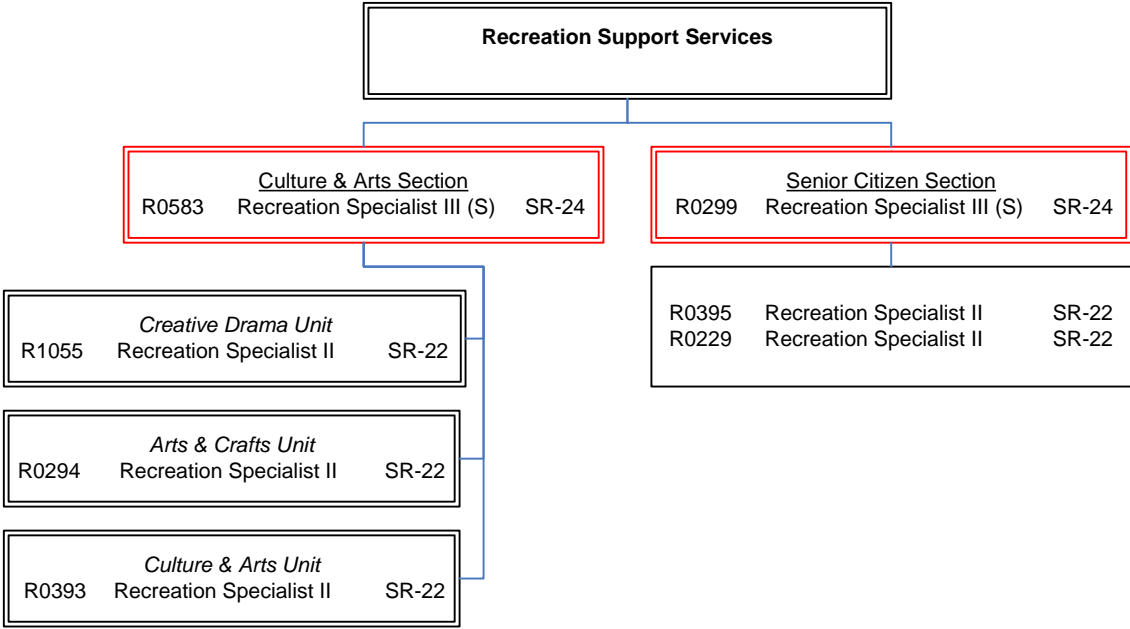

City & County of Honolulu
Parks & Recreation Department
Park Maintenance & Recreation Services
Chart D VI b: Recreation Support Services
Organization Chart