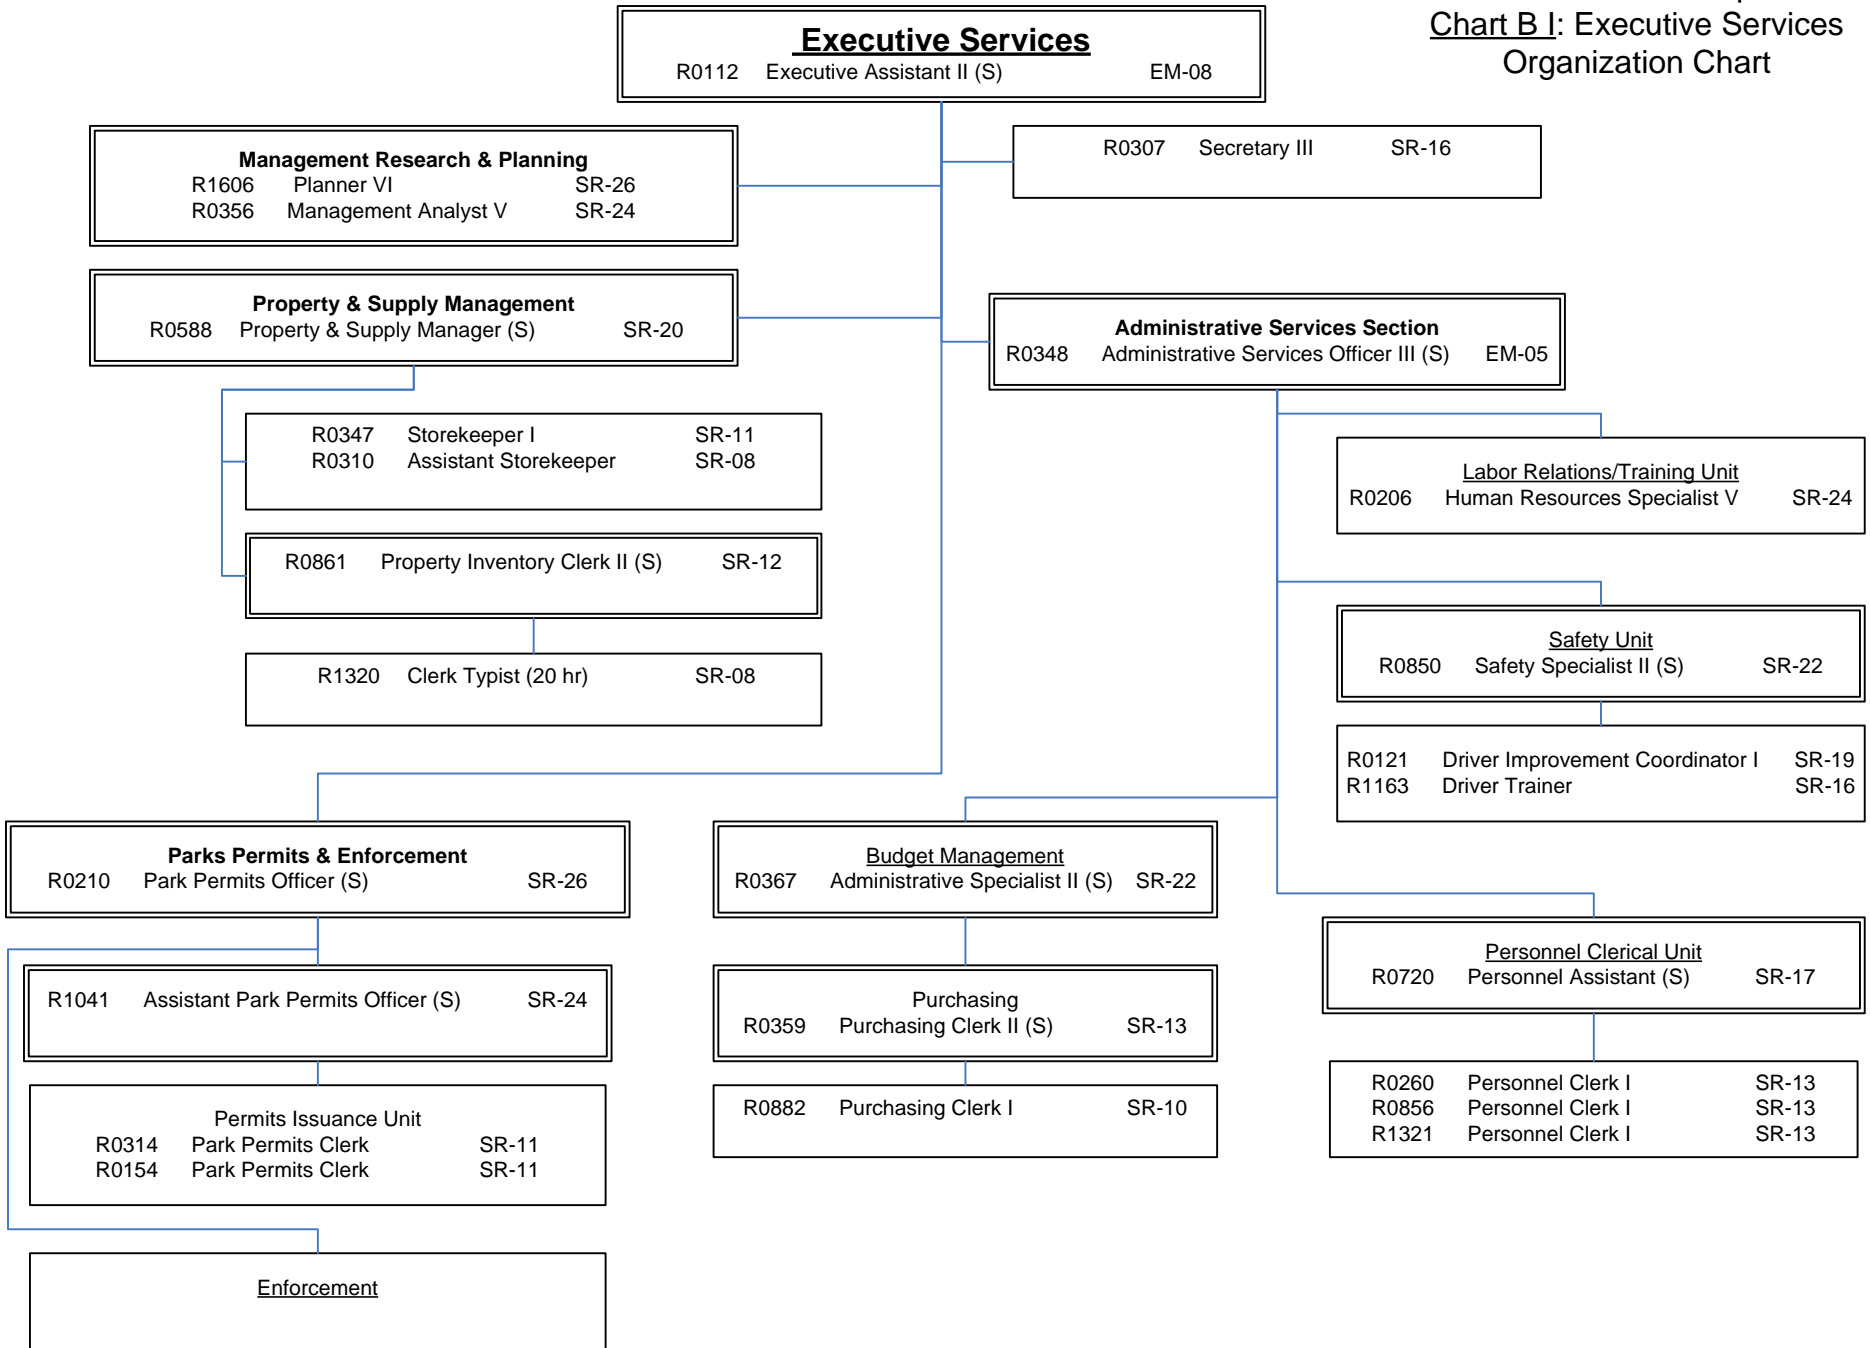

City & County of Honolulu
Parks & Recreation Department
Chart B I: Executive Services
Organization Chart