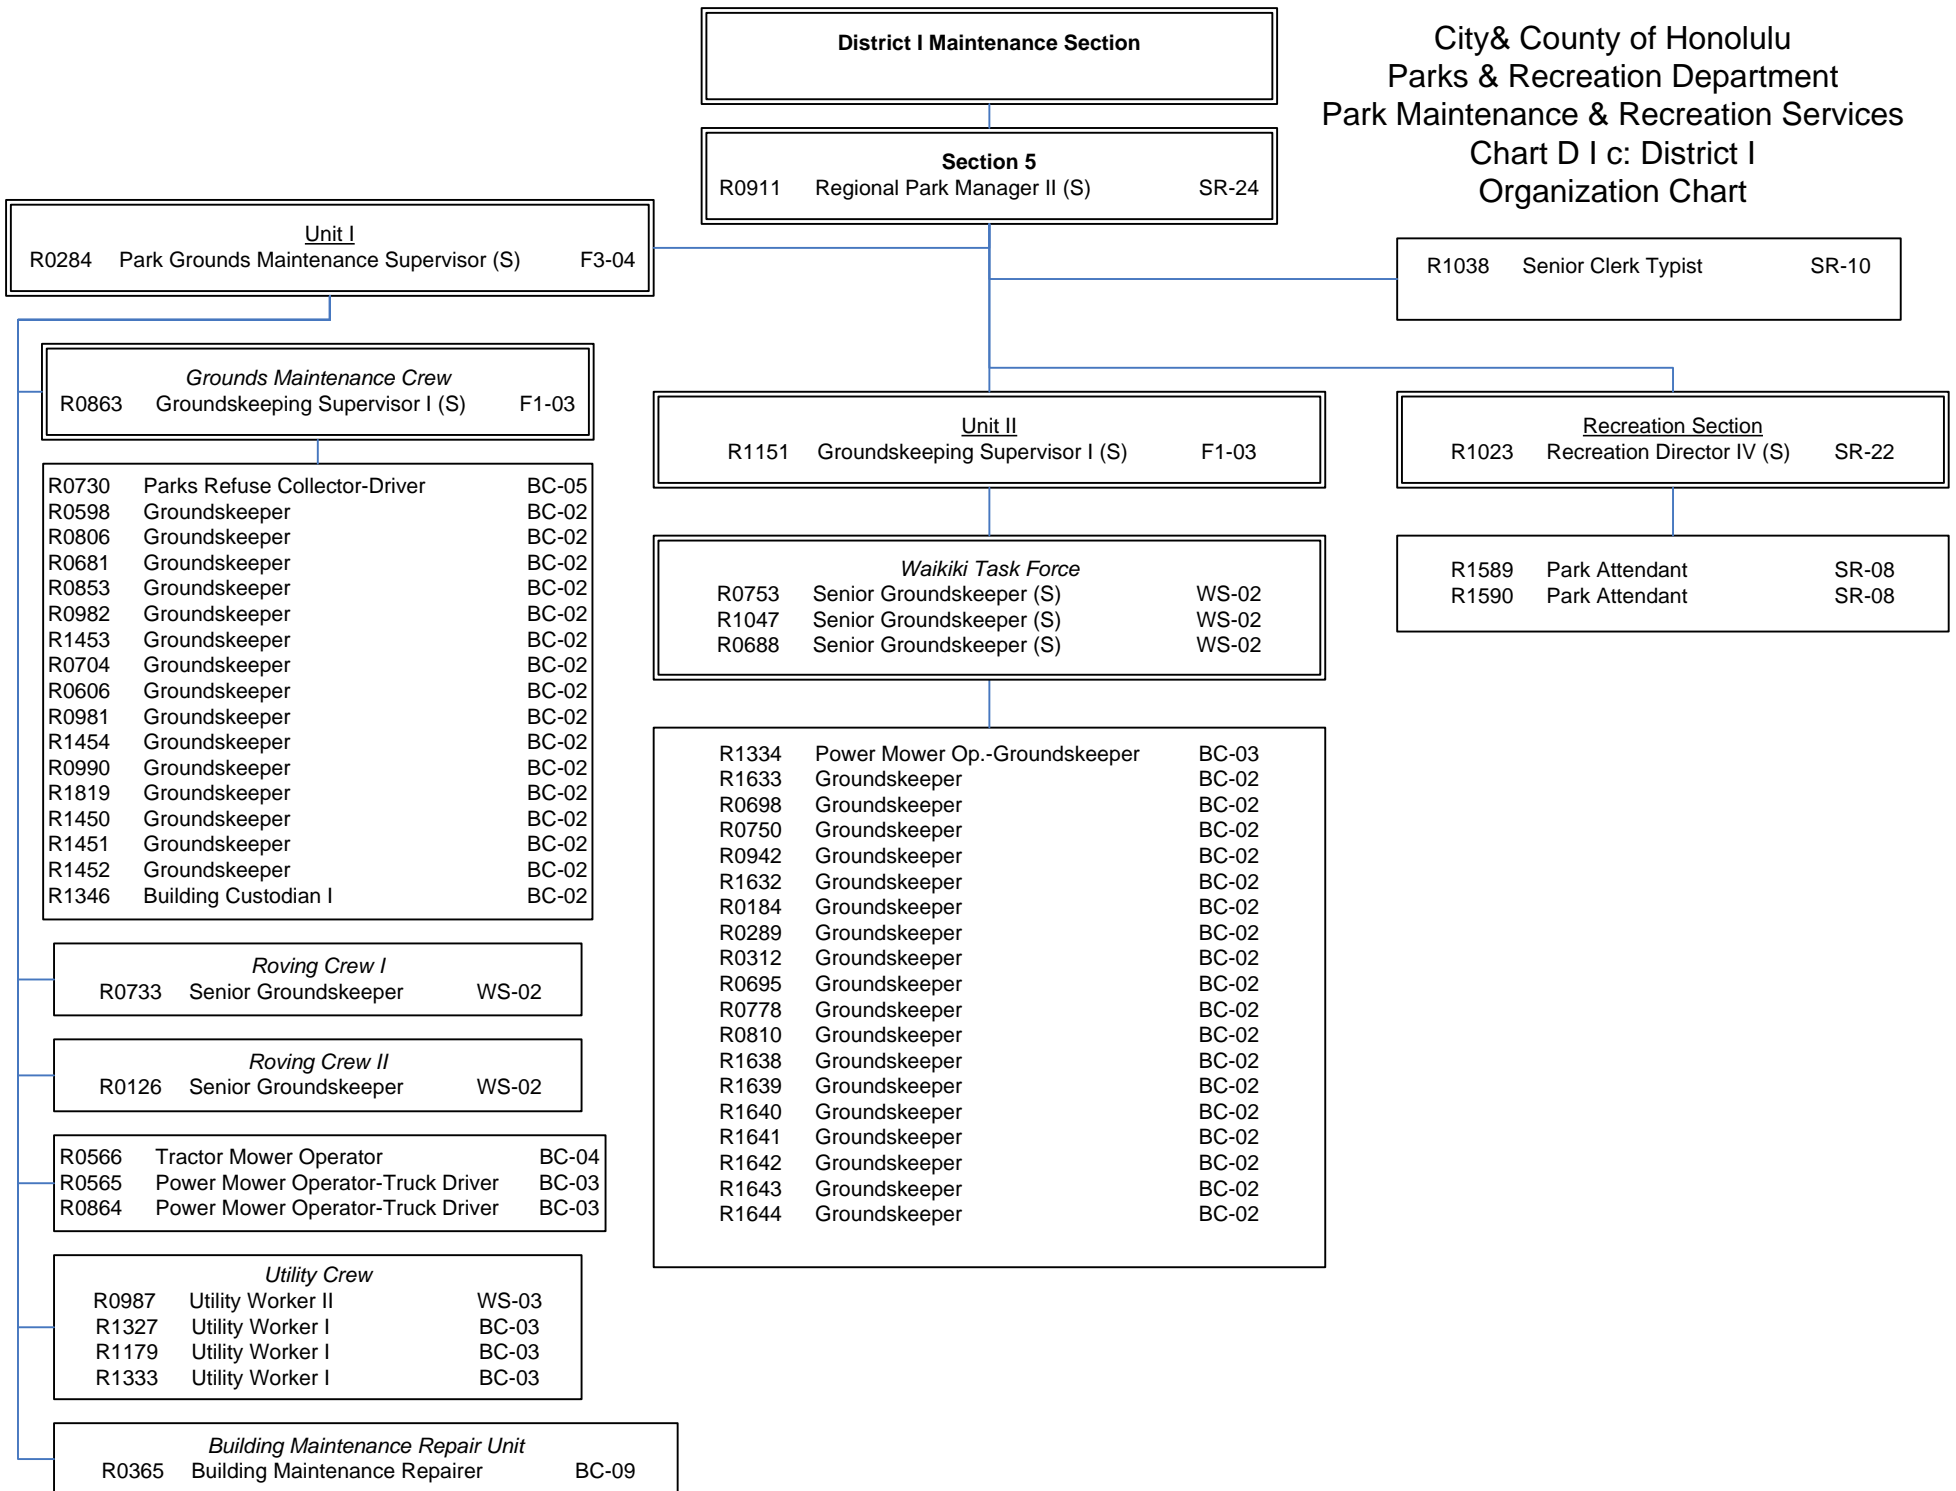

City & County of Honolulu
Parks & Recreation Department
Park Maintenance & Recreation Services
Chart D I c: District I
Organization Chart