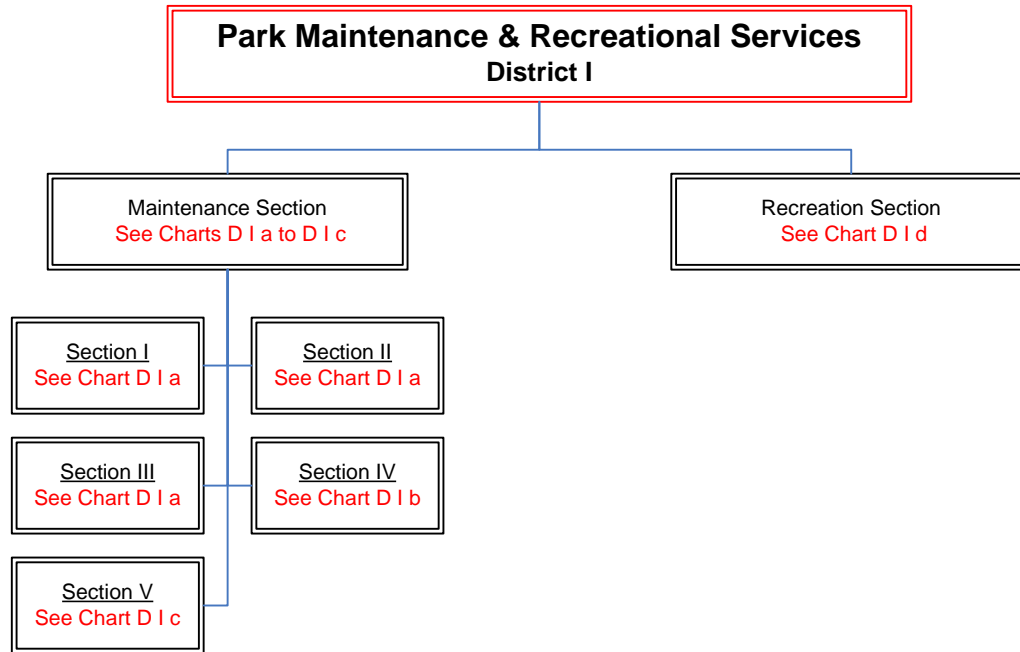

City & County of Honolulu
Parks & Recreation Department
Park Maintenance & Recreation Services
Chart D I: District I
Organization Chart