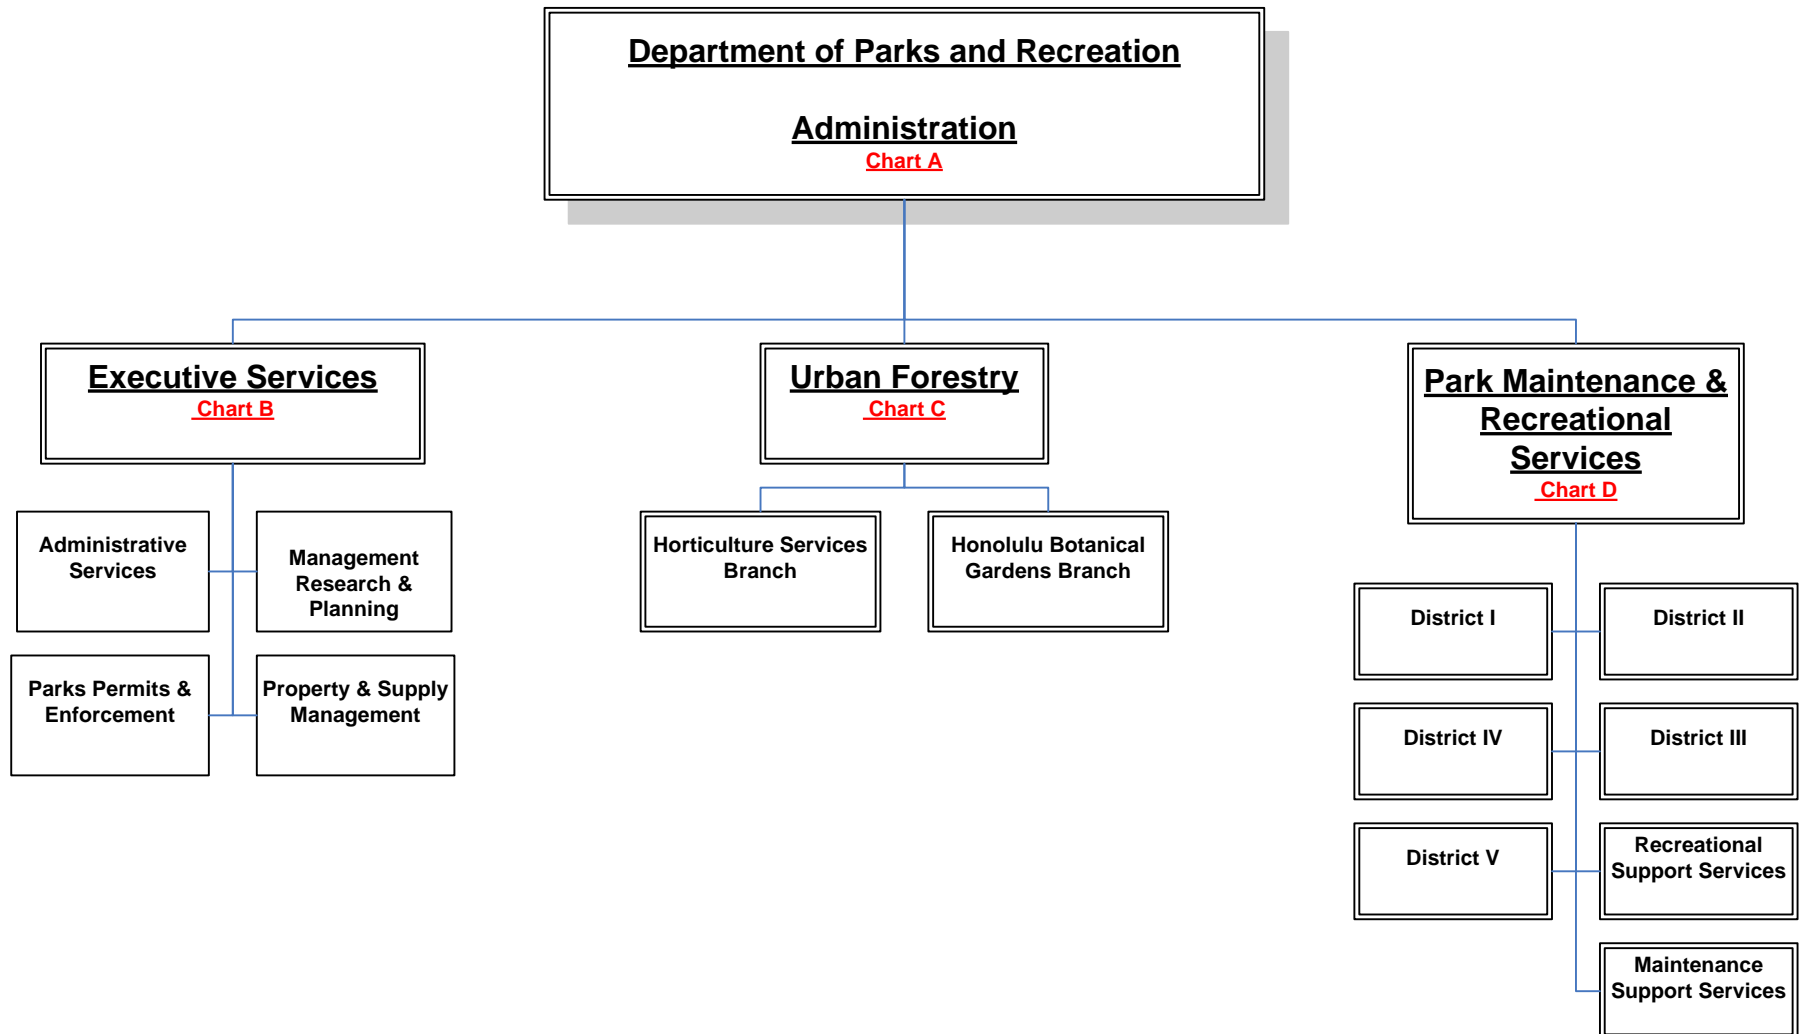

Edwin S. W. Young  
City Auditor

c: Doug Chin, Managing Director

City & County of Honolulu  
Parks & Recreation Department  
Organization Chart

City & County of Honolulu  
Parks & Recreation Department  
Chart A: Administration  
Organization Chart