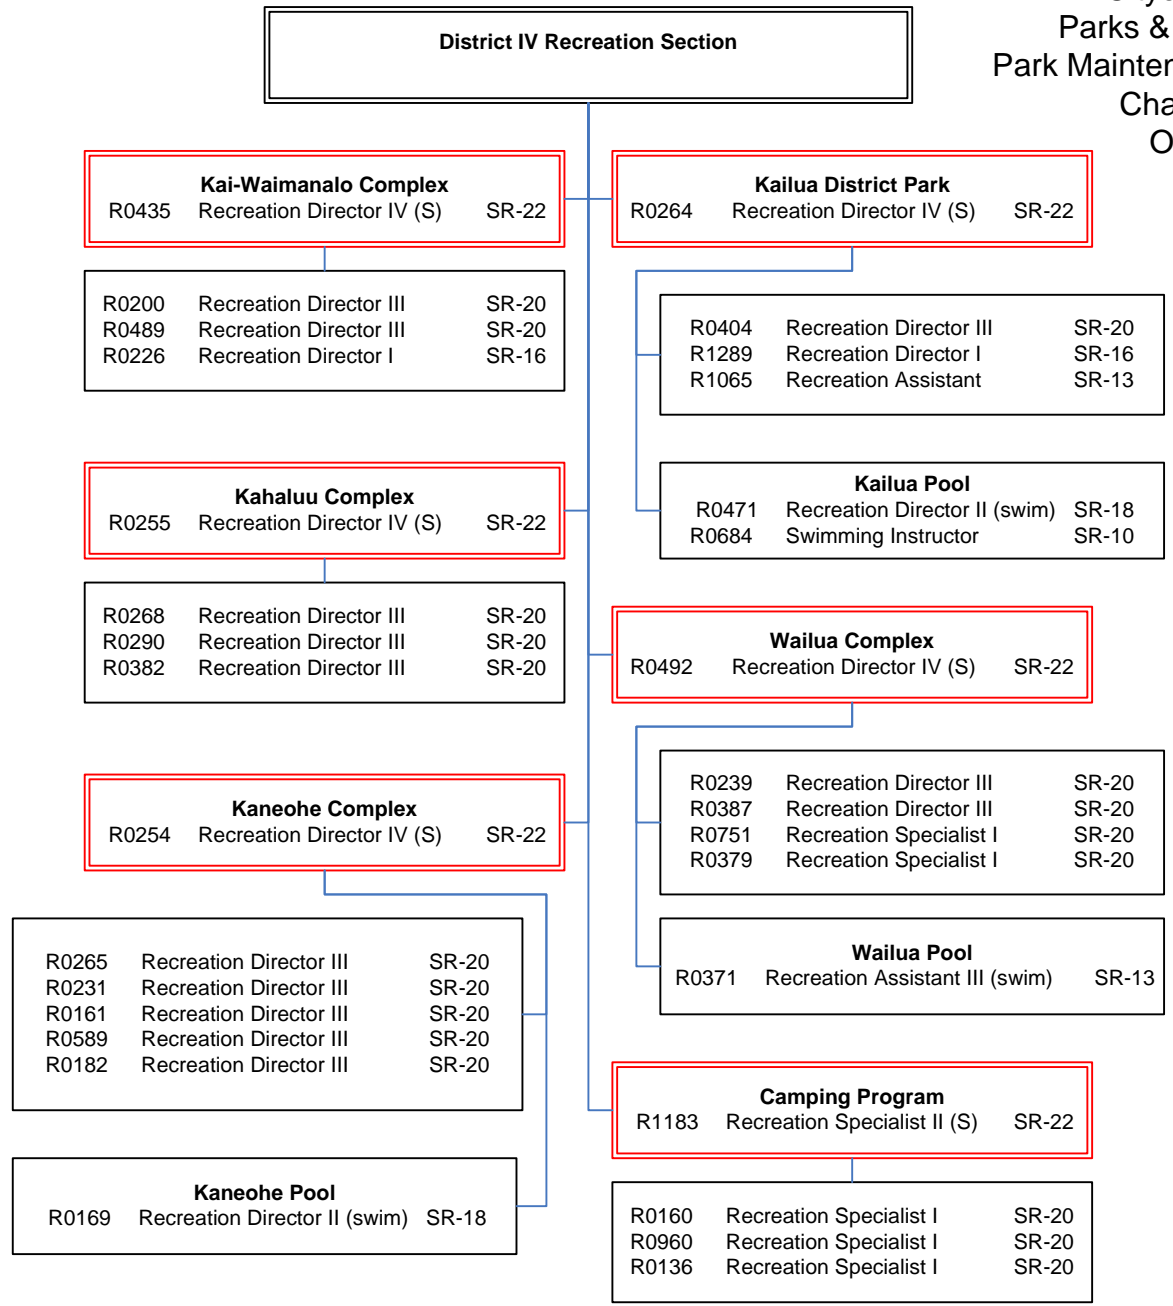

City & County of Honolulu
Parks & Recreation Department
Park Maintenance & Recreation Services
Chart D IV c: District IV
Organization Chart

District IV Recreation Section

Kai-Waimanalo Complex
R0435 Recreation Director IV (S) SR-22

R0200 Recreation Director III SR-20
R0489 Recreation Director III SR-20
R0226 Recreation Director I SR-16

Kahaluu Complex
R0255 Recreation Director IV (S) SR-22

R0268 Recreation Director III SR-20
R0290 Recreation Director III SR-20
R0382 Recreation Director III SR-20

Kaneohe Complex
R0254 Recreation Director IV (S) SR-22

R0265 Recreation Director III SR-20
R0231 Recreation Director III SR-20
R0161 Recreation Director III SR-20
R0589 Recreation Director III SR-20
R0182 Recreation Director III SR-20

Kaneohe Pool
R0169 Recreation Director II (swim) SR-18

Kailua District Park
R0264 Recreation Director IV (S) SR-22

R0404 Recreation Director III SR-20
R1289 Recreation Director I SR-16
R1065 Recreation Assistant SR-13

Kailua Pool
R0471 Recreation Director II (swim) SR-18
R0684 Swimming Instructor SR-10

Wailua Complex
R0492 Recreation Director IV (S) SR-22

R0239 Recreation Director III SR-20
R0387 Recreation Director III SR-20
R0751 Recreation Specialist I SR-20
R0379 Recreation Specialist I SR-20

Wailua Pool
R0371 Recreation Assistant III (swim) SR-13

Camping Program
R1183 Recreation Specialist II (S) SR-22

R0160 Recreation Specialist I SR-20
R0960 Recreation Specialist I SR-20
R0136 Recreation Specialist I SR-20