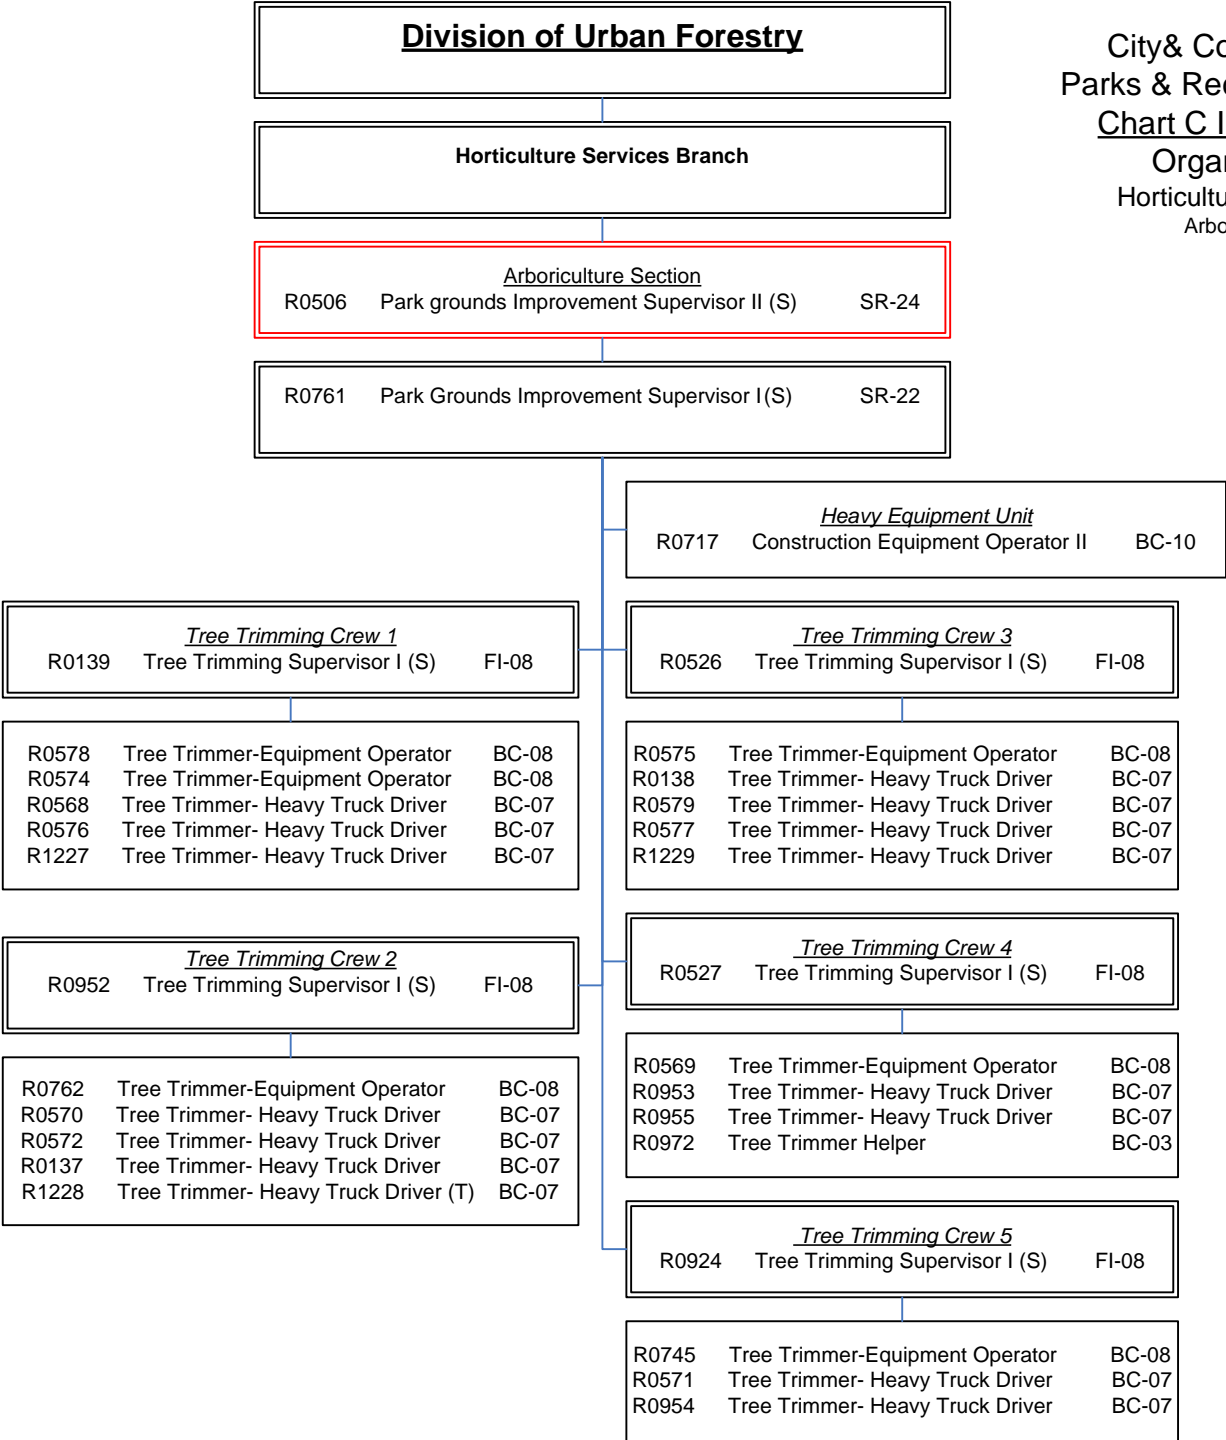

City & County of Honolulu
Parks & Recreation Department
Chart C III: Urban Forestry
Organization Chart
Horticulture Services Branch
Arboriculture Section

Division of Urban Forestry

Horticulture Services Branch

Arboriculture Section
R0506 Park grounds Improvement Supervisor II (S) SR-24

R0761 Park Grounds Improvement Supervisor I(S) SR-22

Heavy Equipment Unit
R0717 Construction Equipment Operator II BC-10

Tree Trimming Crew 1
R0139 Tree Trimming Supervisor I (S) FI-08

R0578 Tree Trimmer-Equipment Operator BC-08
R0574 Tree Trimmer-Equipment Operator BC-08
R0568 Tree Trimmer- Heavy Truck Driver BC-07
R0576 Tree Trimmer- Heavy Truck Driver BC-07
R1227 Tree Trimmer- Heavy Truck Driver BC-07

Tree Trimming Crew 3
R0526 Tree Trimming Supervisor I (S) FI-08

R0575 Tree Trimmer-Equipment Operator BC-08
R0138 Tree Trimmer- Heavy Truck Driver BC-07
R0579 Tree Trimmer- Heavy Truck Driver BC-07
R0577 Tree Trimmer- Heavy Truck Driver BC-07
R1229 Tree Trimmer- Heavy Truck Driver BC-07

Tree Trimming Crew 2
R0952 Tree Trimming Supervisor I (S) FI-08

R0762 Tree Trimmer-Equipment Operator BC-08
R0570 Tree Trimmer- Heavy Truck Driver BC-07
R0572 Tree Trimmer- Heavy Truck Driver BC-07
R0137 Tree Trimmer- Heavy Truck Driver BC-07
R1228 Tree Trimmer- Heavy Truck Driver (T) BC-07

Tree Trimming Crew 4
R0527 Tree Trimming Supervisor I (S) FI-08

R0569 Tree Trimmer-Equipment Operator BC-08
R0953 Tree Trimmer- Heavy Truck Driver BC-07
R0955 Tree Trimmer- Heavy Truck Driver BC-07
R0972 Tree Trimmer Helper BC-03

Tree Trimming Crew 5
R0924 Tree Trimming Supervisor I (S) FI-08

R0745 Tree Trimmer-Equipment Operator BC-08
R0571 Tree Trimmer- Heavy Truck Driver BC-07
R0954 Tree Trimmer- Heavy Truck Driver BC-07