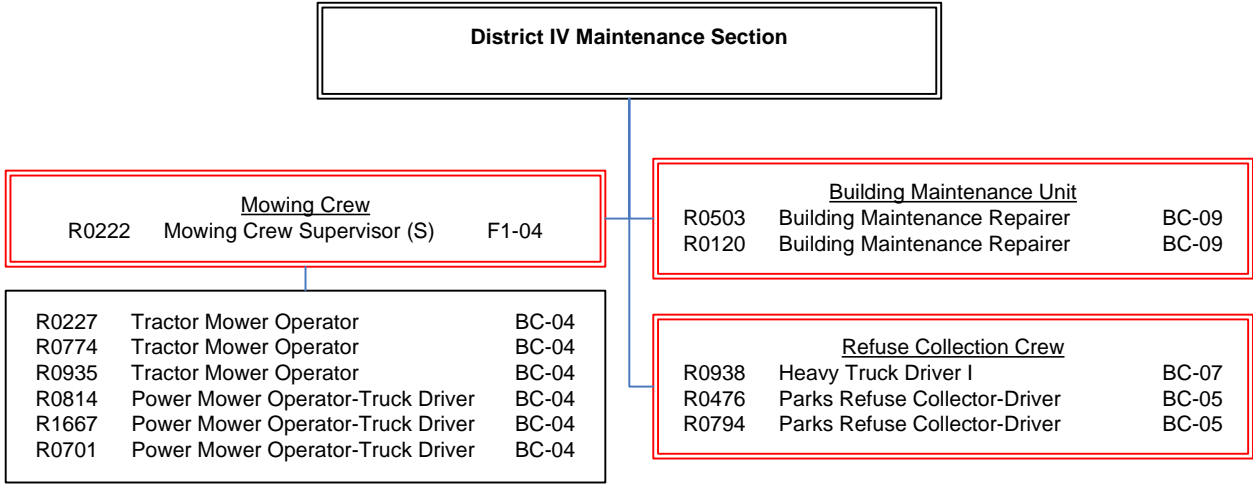

City & County of Honolulu
Parks & Recreation Department
Park Maintenance & Recreation Services
Chart D IV b: District IV
Organization Chart