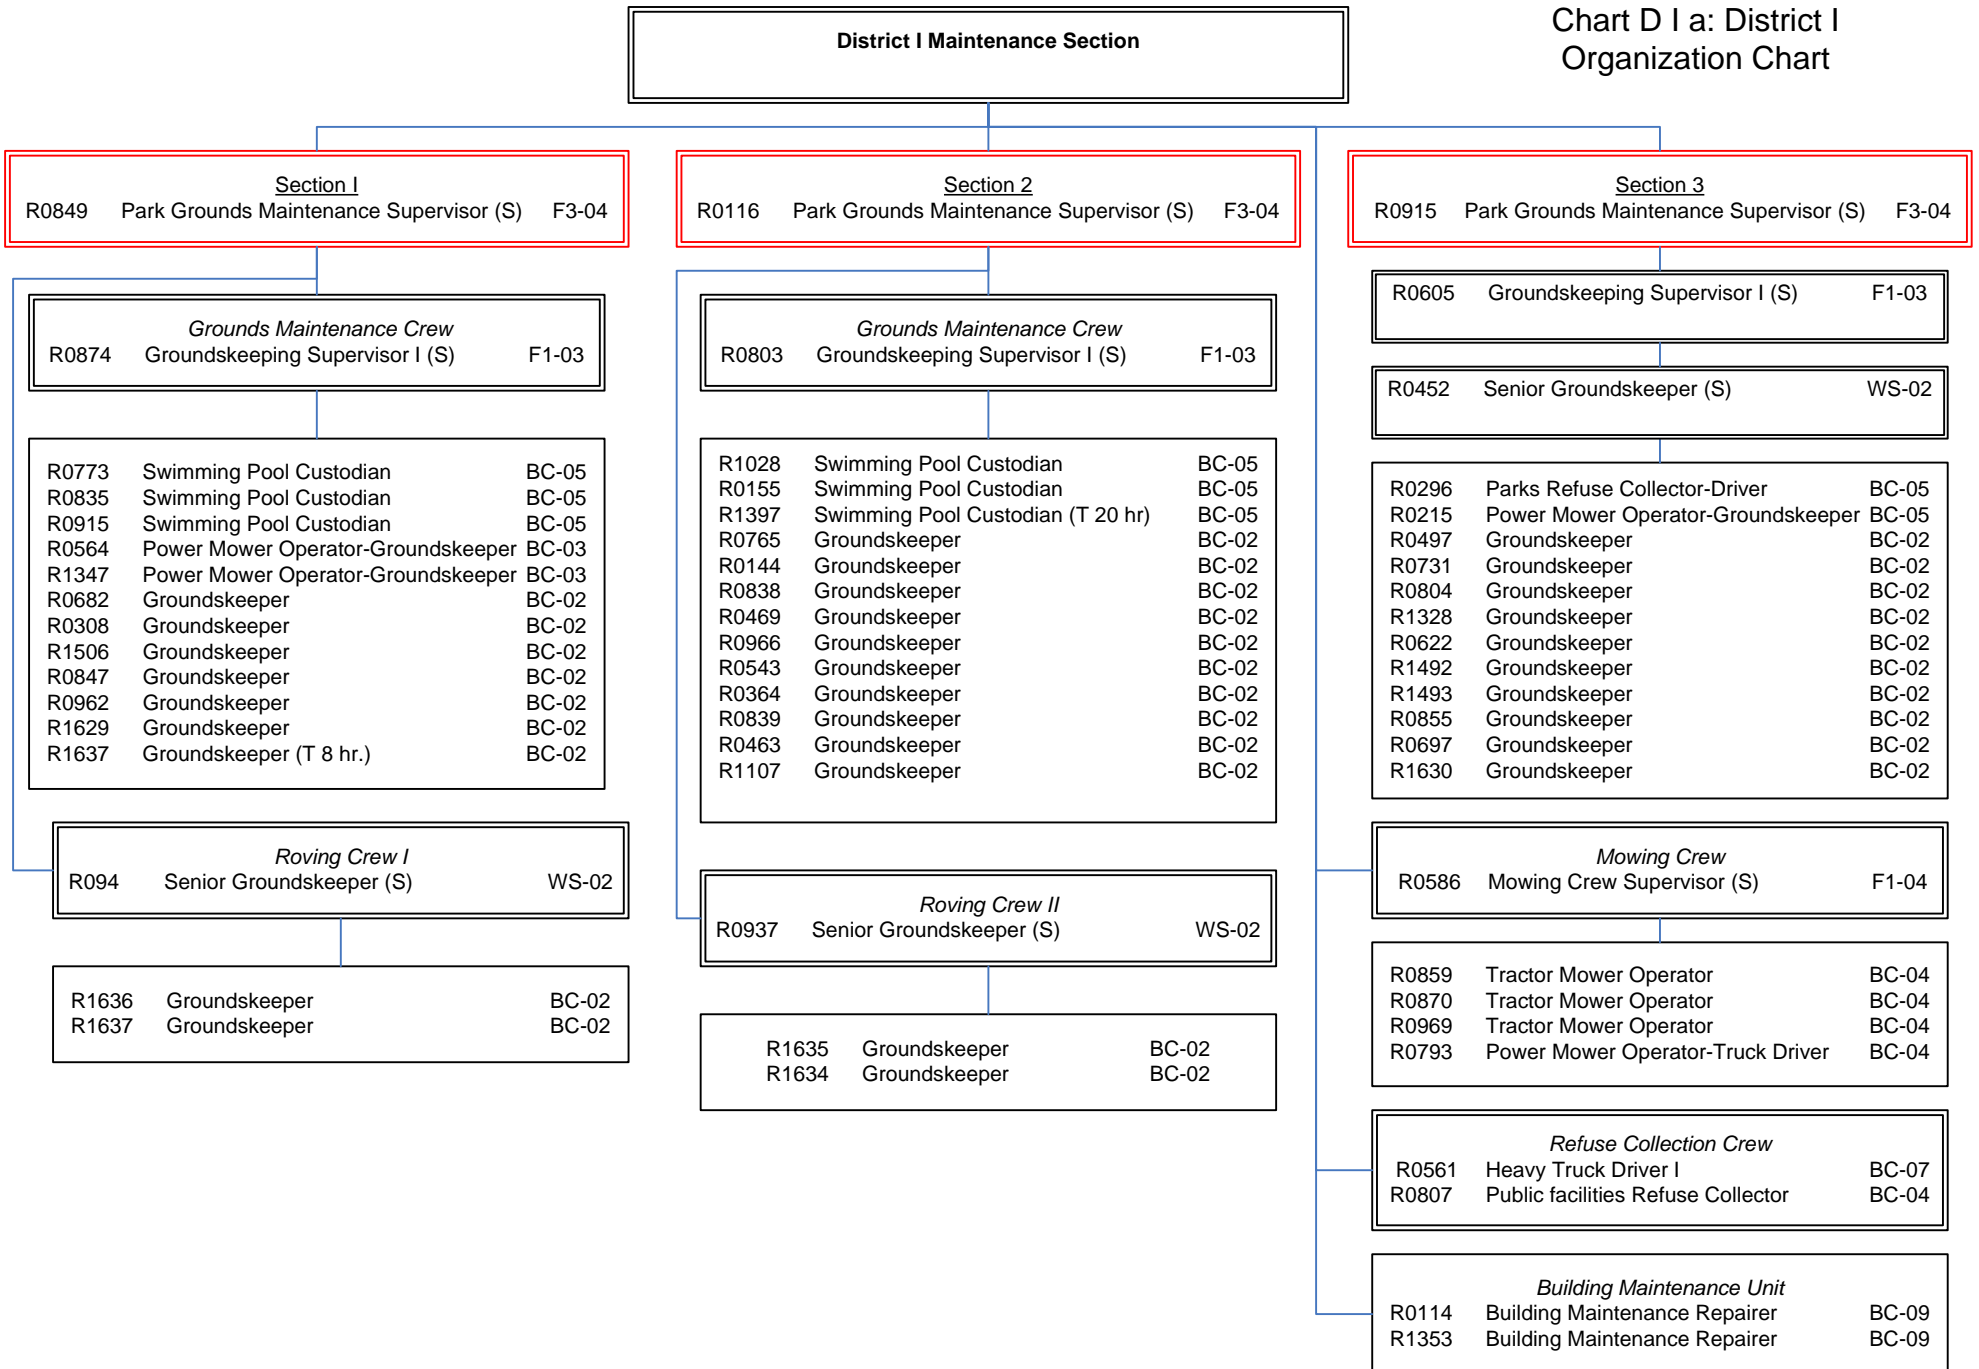

City & County of Honolulu
Parks & Recreation Department
Park Maintenance & Recreation Services
Chart D I a: District I
Organization Chart