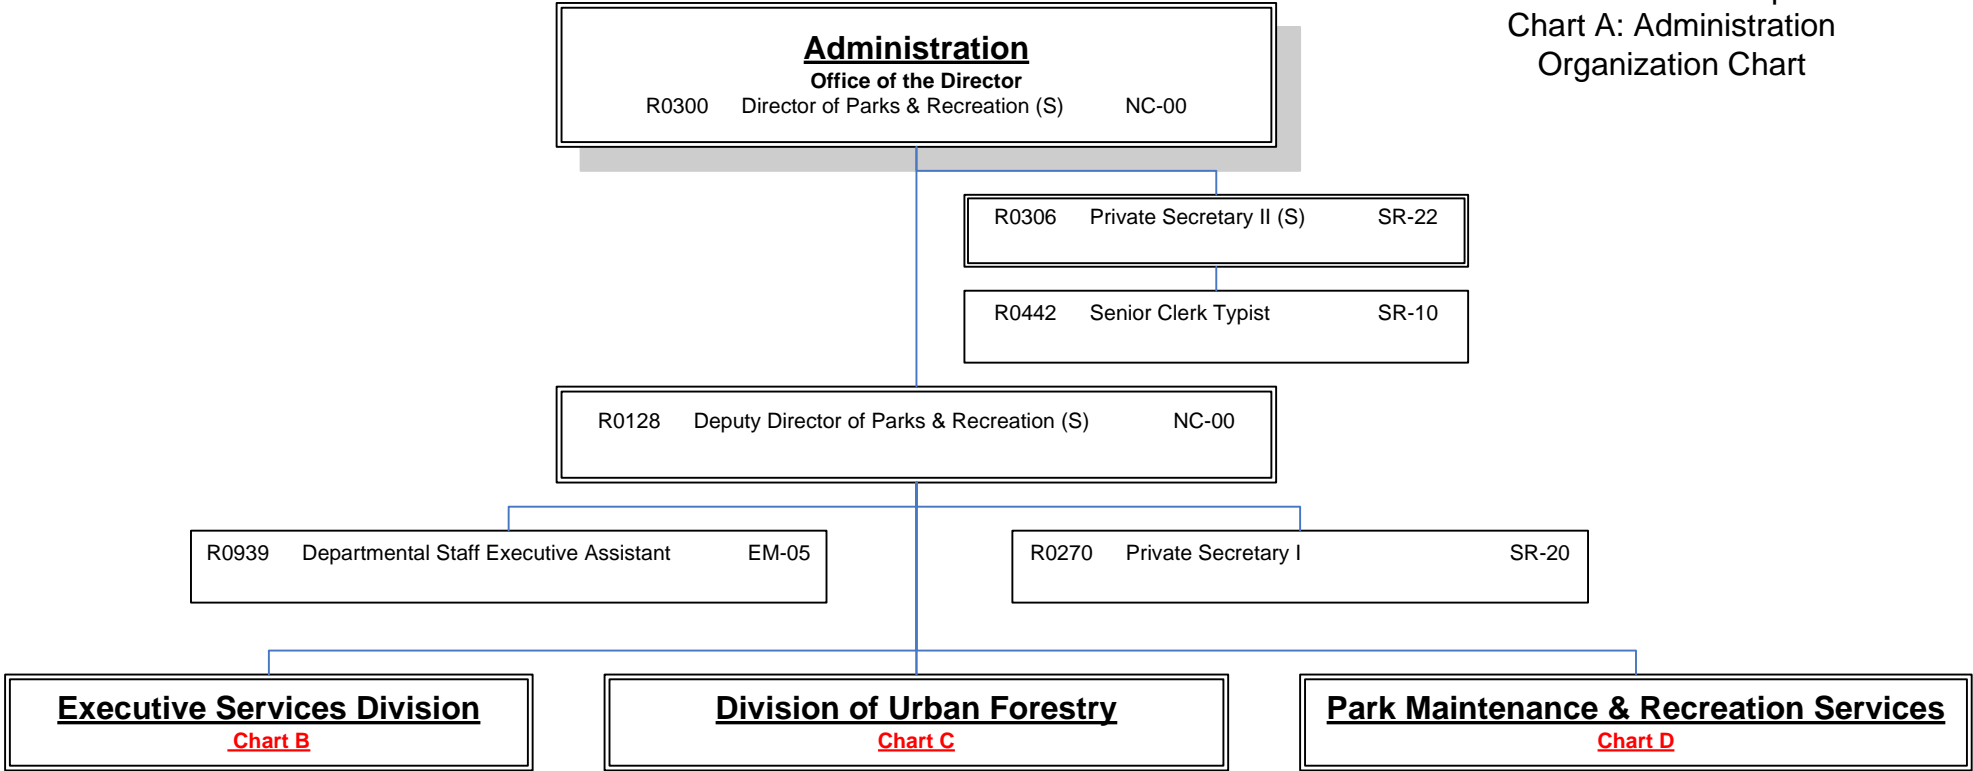

City & County of Honolulu
Parks & Recreation Department
Chart A: Administration
Organization Chart