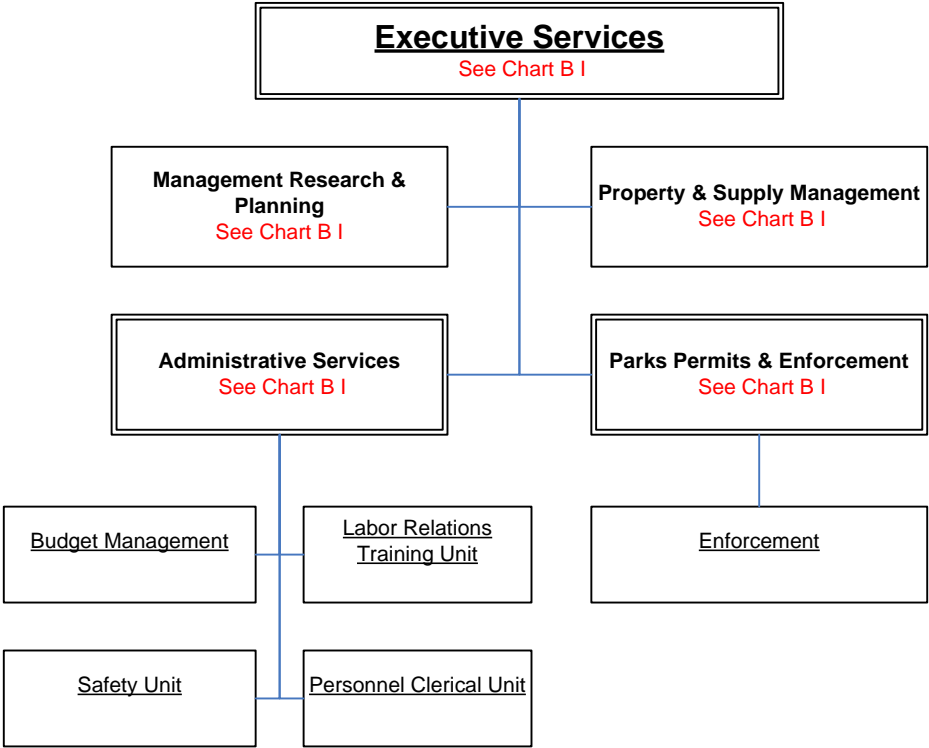

City & County of Honolulu
Parks & Recreation Department
Chart B: Executive Services
Organization Chart