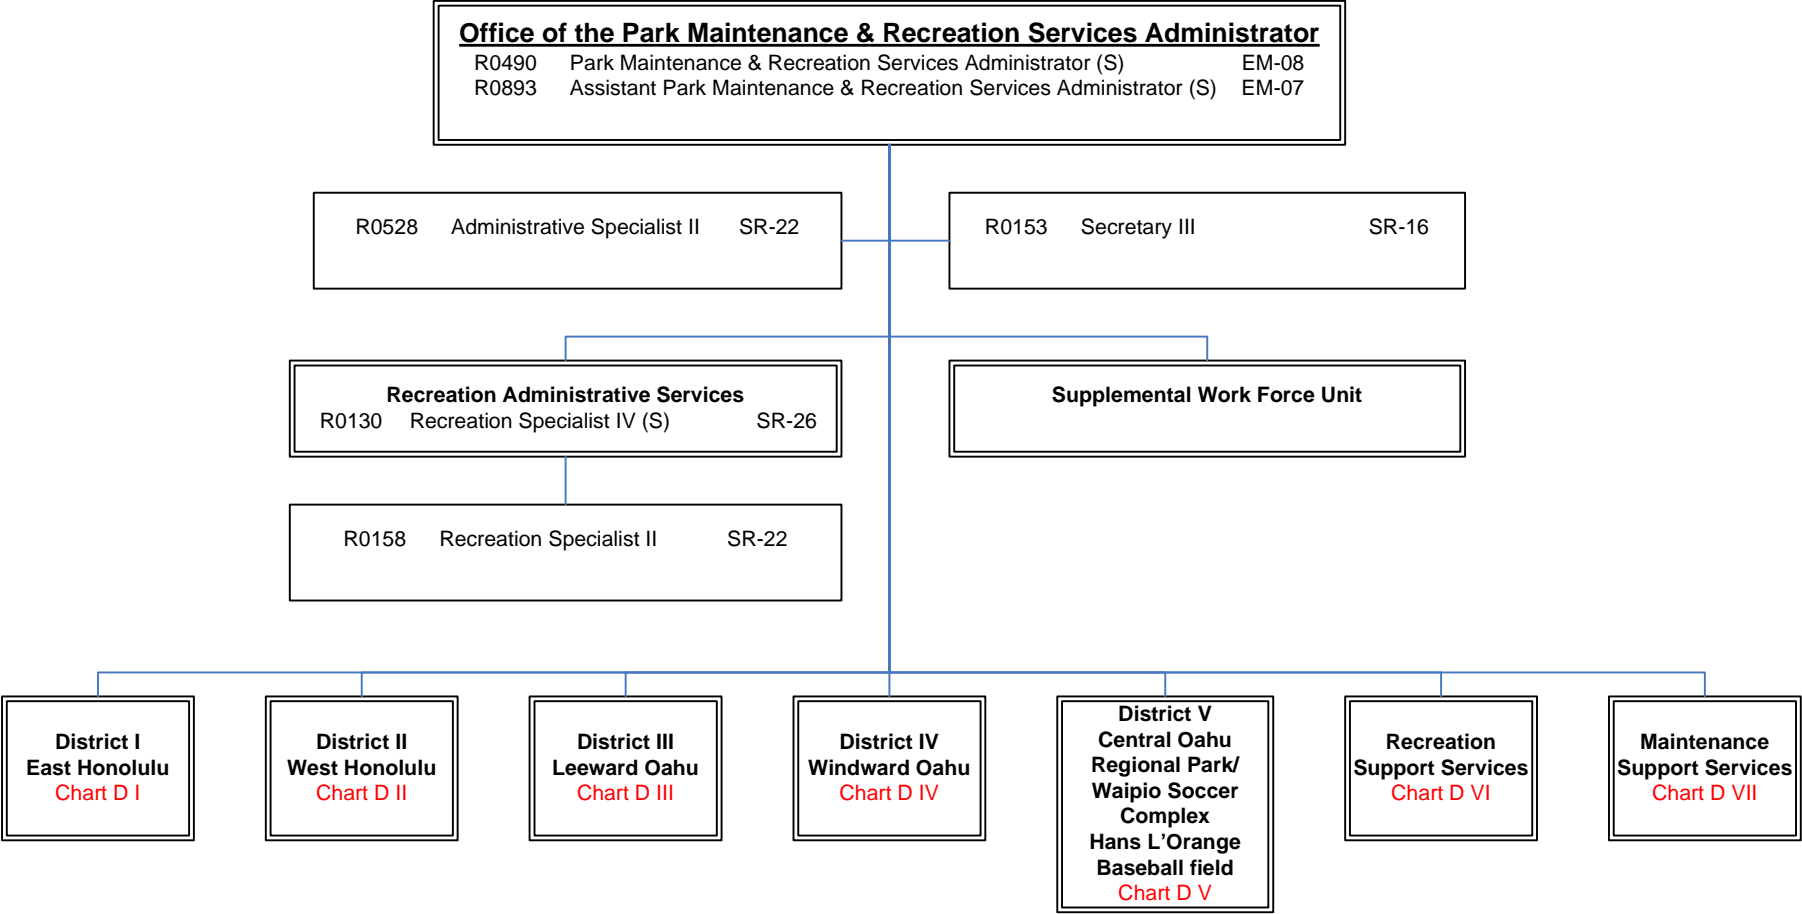

City & County of Honolulu
Parks & Recreation Department
Chart D: Park Maintenance & Recreation Services
Park Administrator
Organization Chart