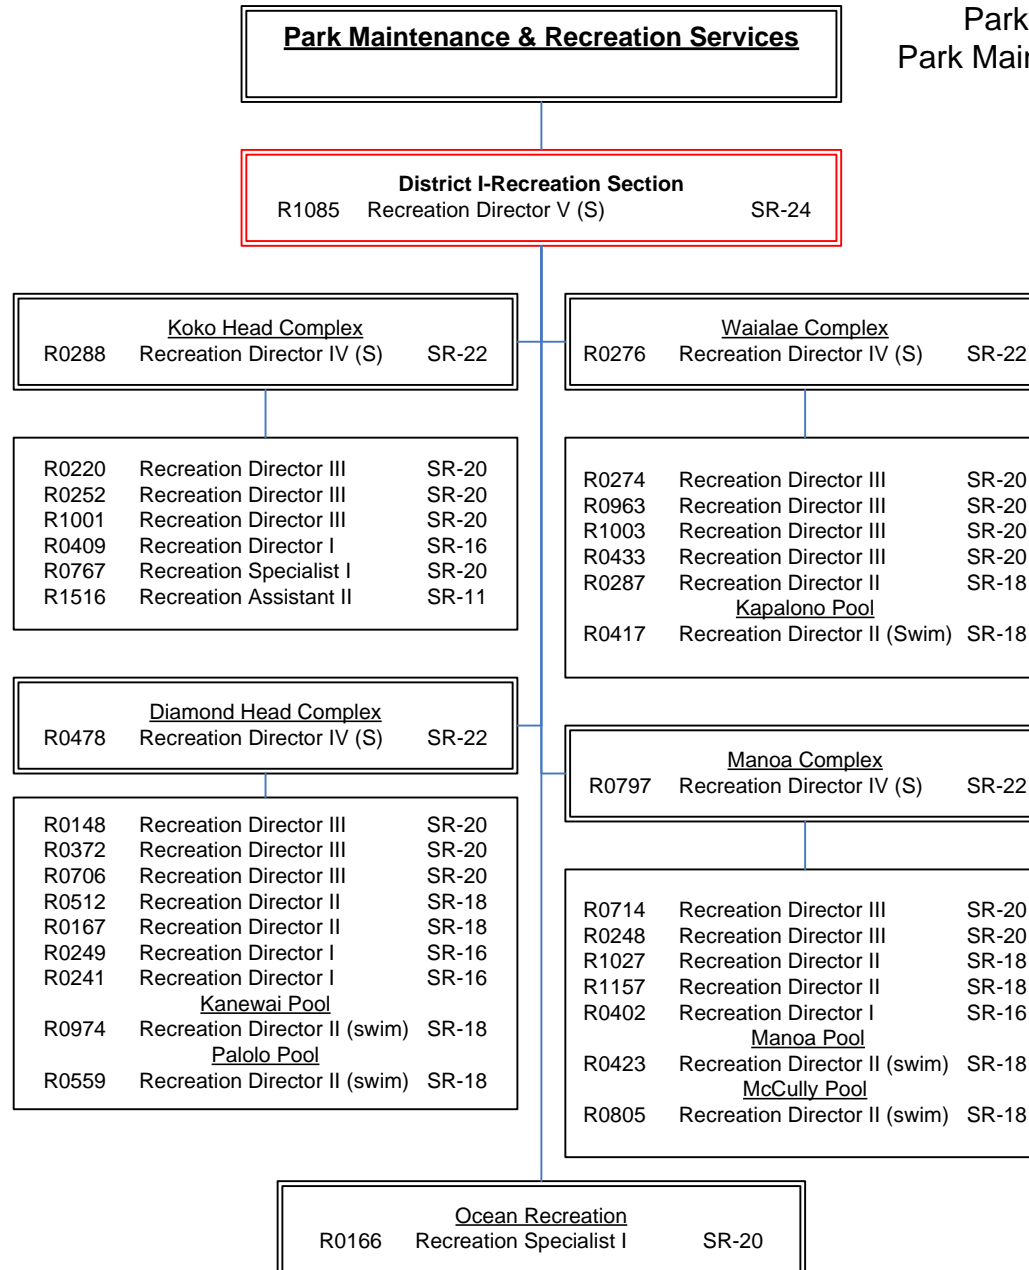

City & County of Honolulu
Parks & Recreation Department
Park Maintenance & Recreation Services
Chart D I d: District I
Organization Chart