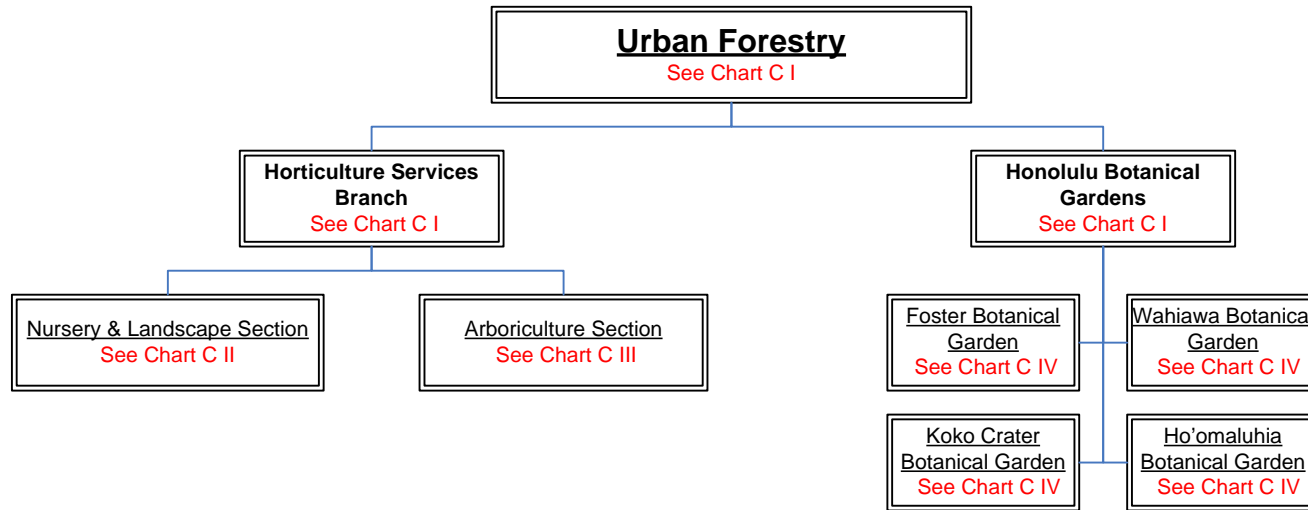

City & County of Honolulu
Parks & Recreation Department
Chart C : Urban Forestry
Organization Chart