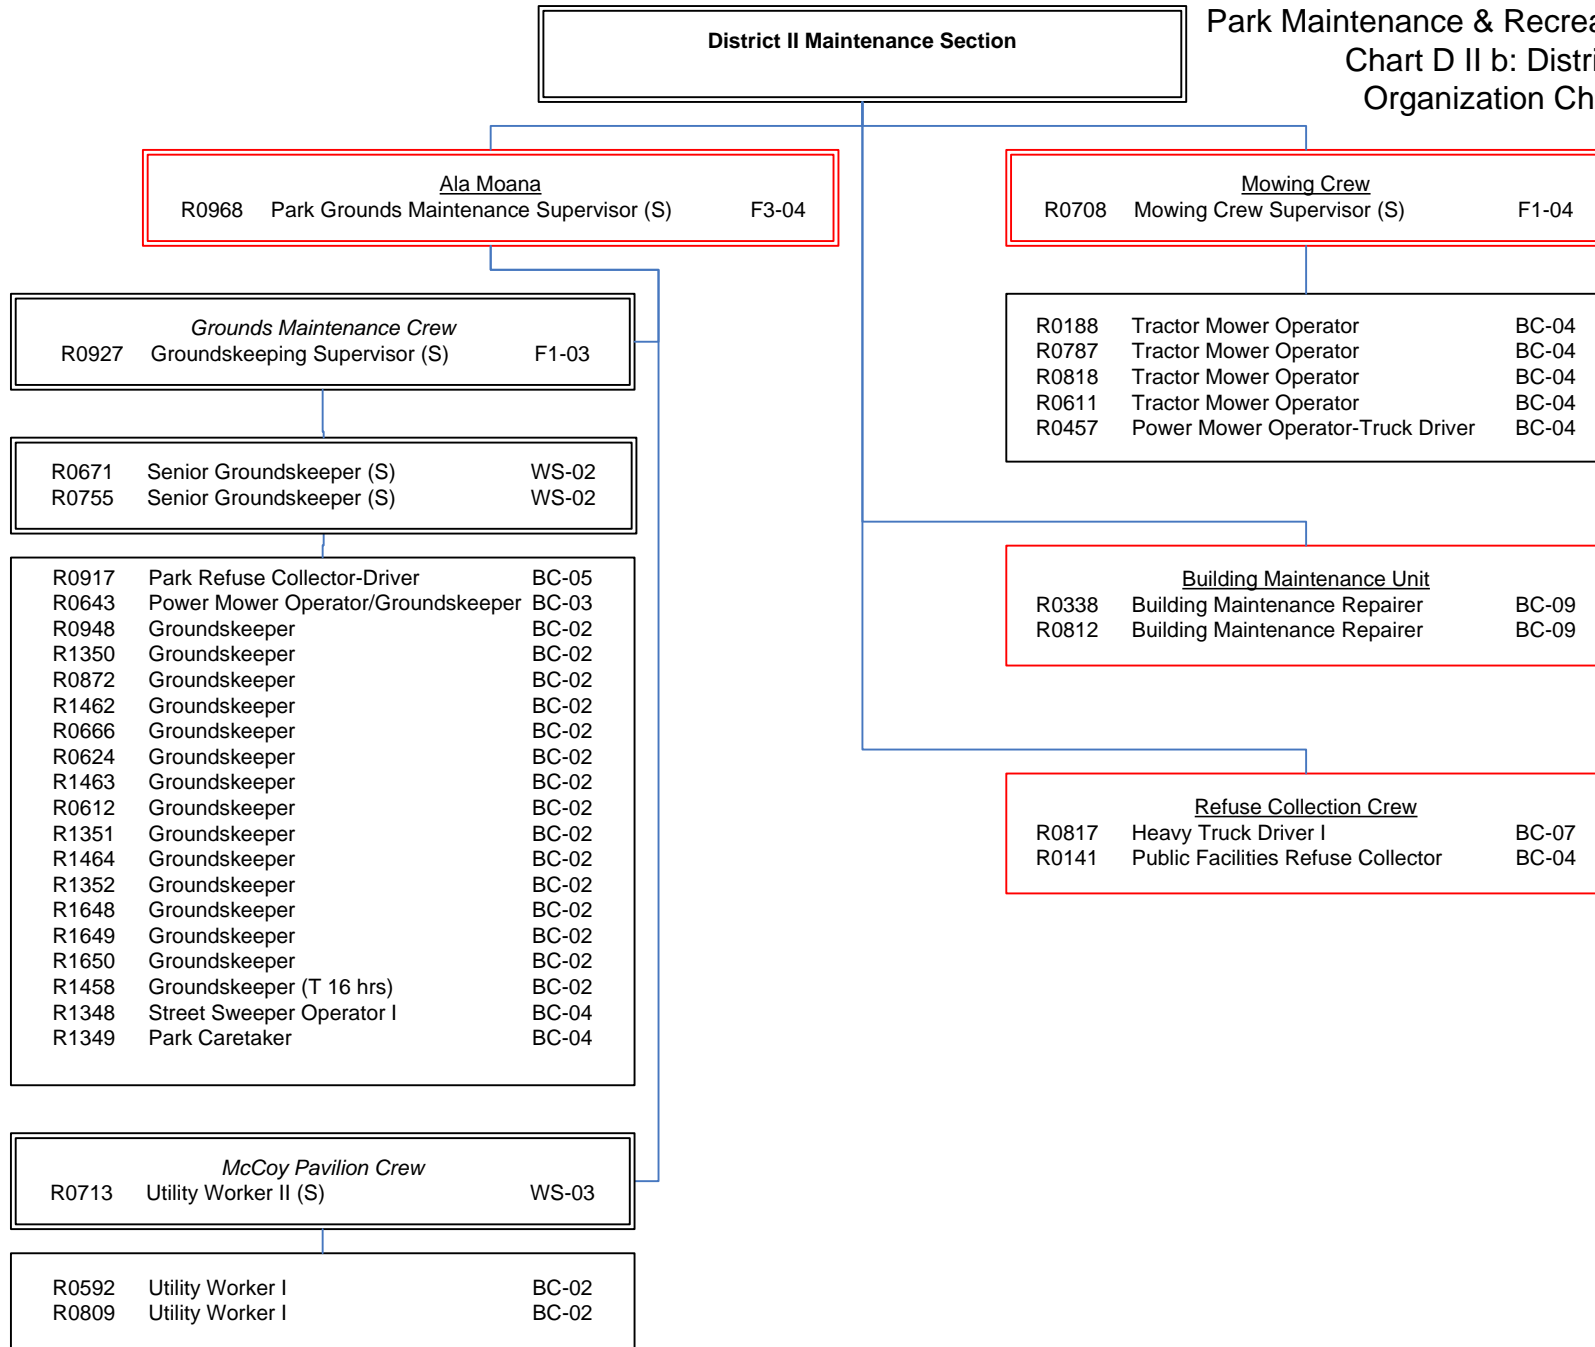

City & County of Honolulu
Parks & Recreation Department
Park Maintenance & Recreation Services
Chart D II b: District II
Organization Chart

District II Maintenance Section

Ala Moana
R0968 Park Grounds Maintenance Supervisor (S) F3-04

Mowing Crew
R0708 Mowing Crew Supervisor (S) F1-04

Grounds Maintenance Crew
R0927 Groundskeeping Supervisor (S) F1-03

R0188 Tractor Mower Operator BC-04
R0787 Tractor Mower Operator BC-04
R0818 Tractor Mower Operator BC-04
R0611 Tractor Mower Operator BC-04
R0457 Power Mower Operator-Truck Driver BC-04

R0671 Senior Groundskeeper (S) WS-02
R0755 Senior Groundskeeper (S) WS-02

Building Maintenance Unit
R0338 Building Maintenance Repairer BC-09
R0812 Building Maintenance Repairer BC-09

R0917 Park Refuse Collector-Driver BC-05
R0643 Power Mower Operator/Groundskeeper BC-03
R0948 Groundskeeper BC-02
R1350 Groundskeeper BC-02
R0872 Groundskeeper BC-02
R1462 Groundskeeper BC-02
R0666 Groundskeeper BC-02
R0624 Groundskeeper BC-02
R1463 Groundskeeper BC-02
R0612 Groundskeeper BC-02
R1351 Groundskeeper BC-02
R1464 Groundskeeper BC-02
R1352 Groundskeeper BC-02
R1648 Groundskeeper BC-02
R1649 Groundskeeper BC-02
R1650 Groundskeeper BC-02
R1458 Groundskeeper (T 16 hrs) BC-02
R1348 Street Sweeper Operator I BC-04
R1349 Park Caretaker BC-04

Refuse Collection Crew
R0817 Heavy Truck Driver I BC-07
R0141 Public Facilities Refuse Collector BC-04

McCoy Pavilion Crew
R0713 Utility Worker II (S) WS-03

R0592 Utility Worker I BC-02
R0809 Utility Worker I BC-02