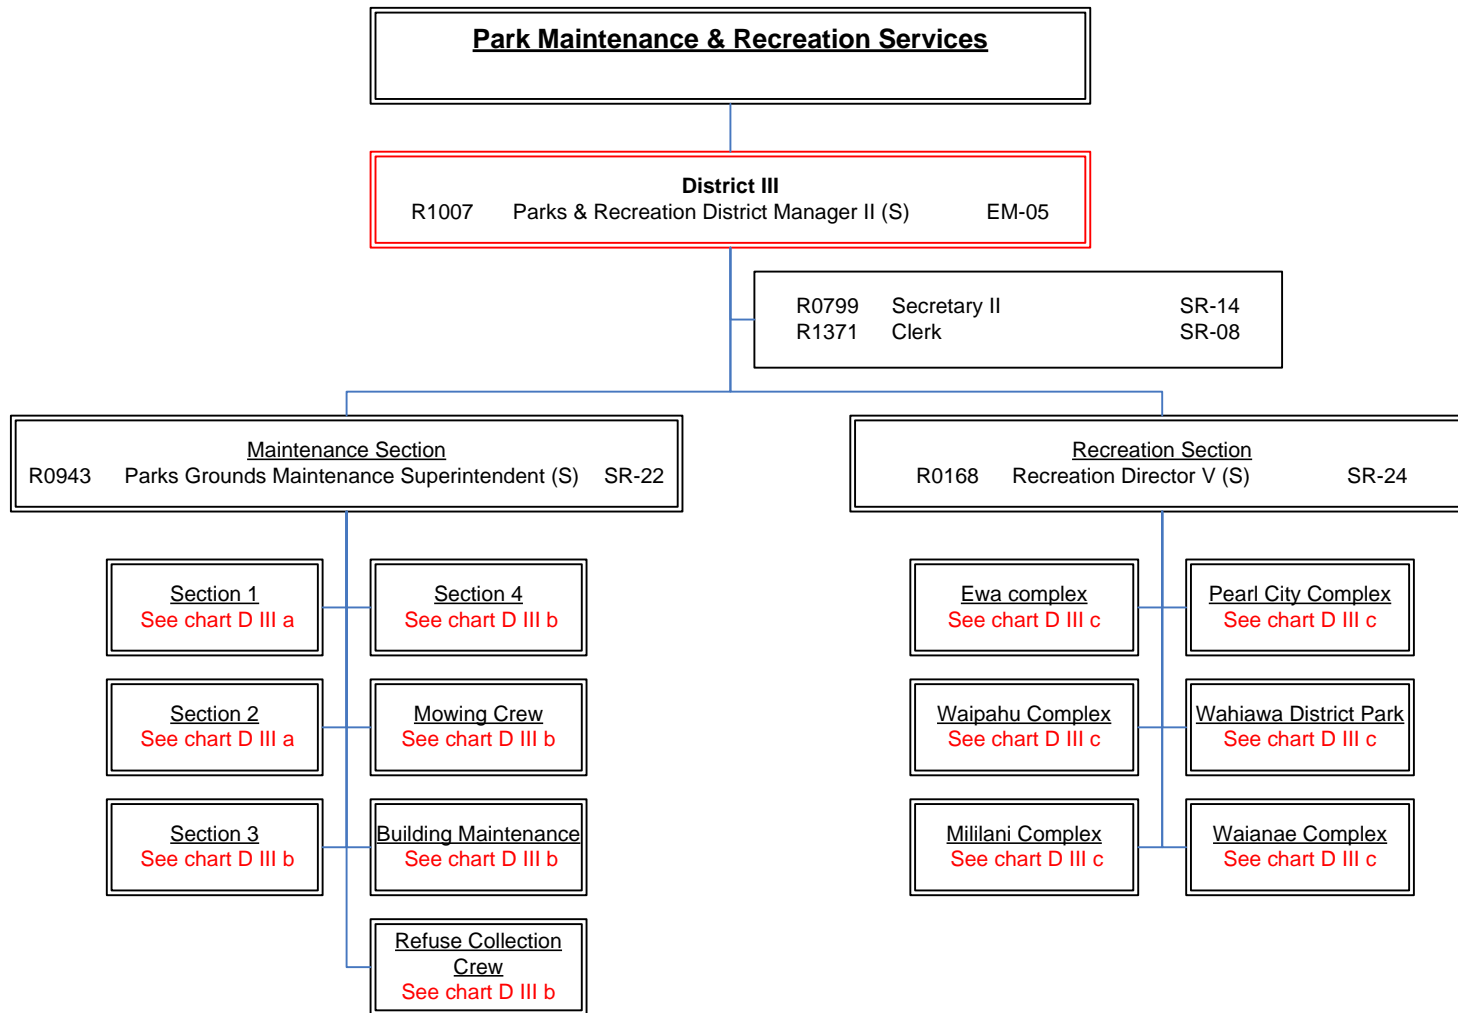

City & County of Honolulu
Parks & Recreation Department
Park Maintenance & Recreation Services
Chart D III: District III
Organization Chart