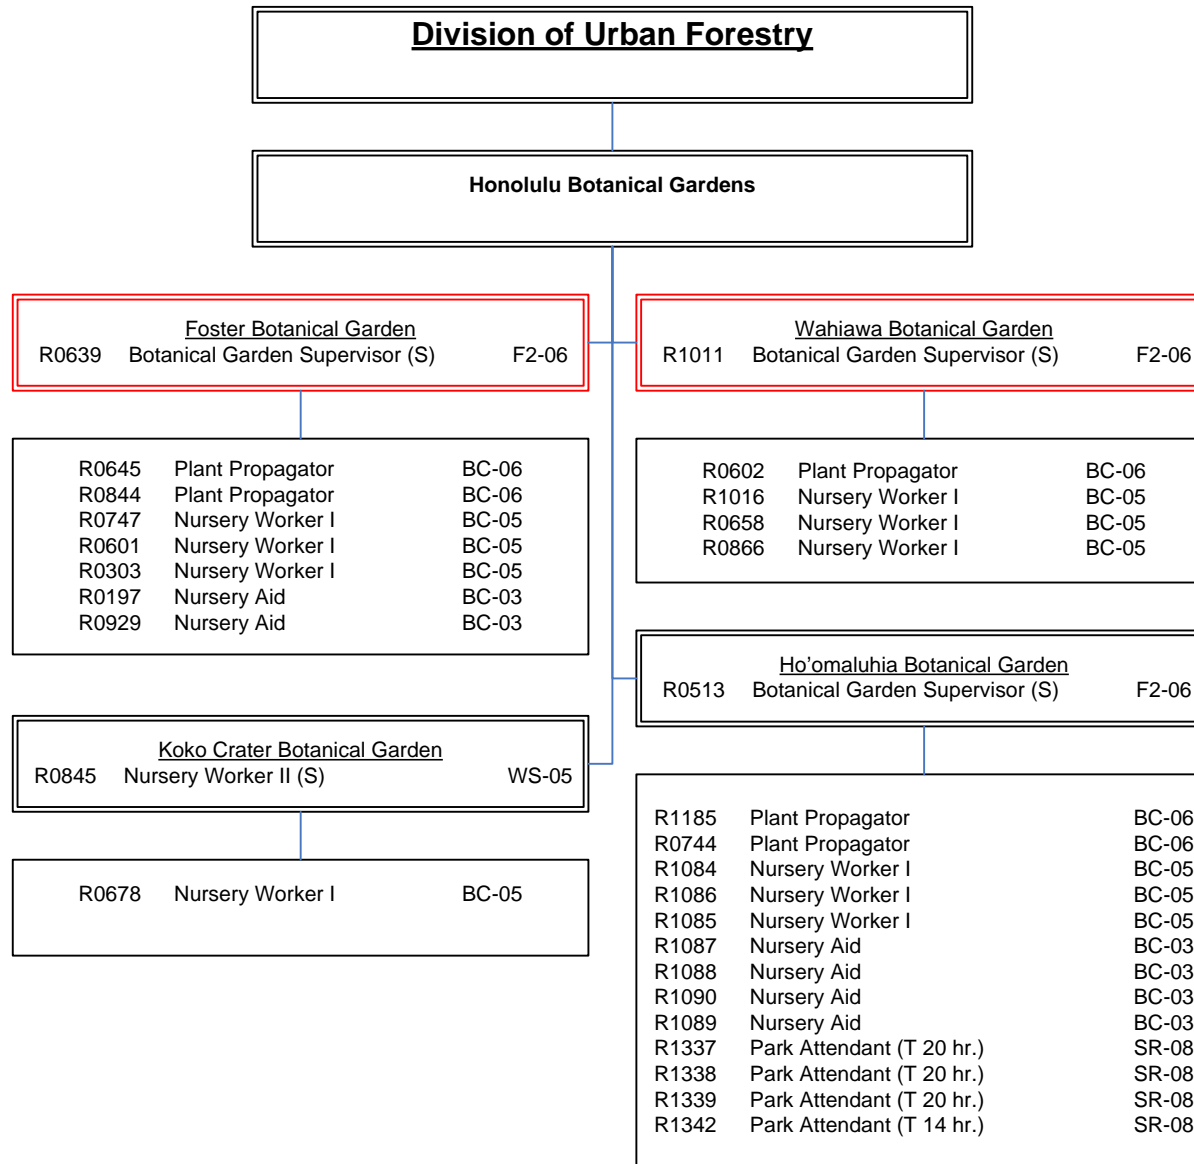

City & County of Honolulu
Parks & Recreation Department
Chart C IV: Urban Forestry
Organization Chart
Honolulu Botanical Gardens