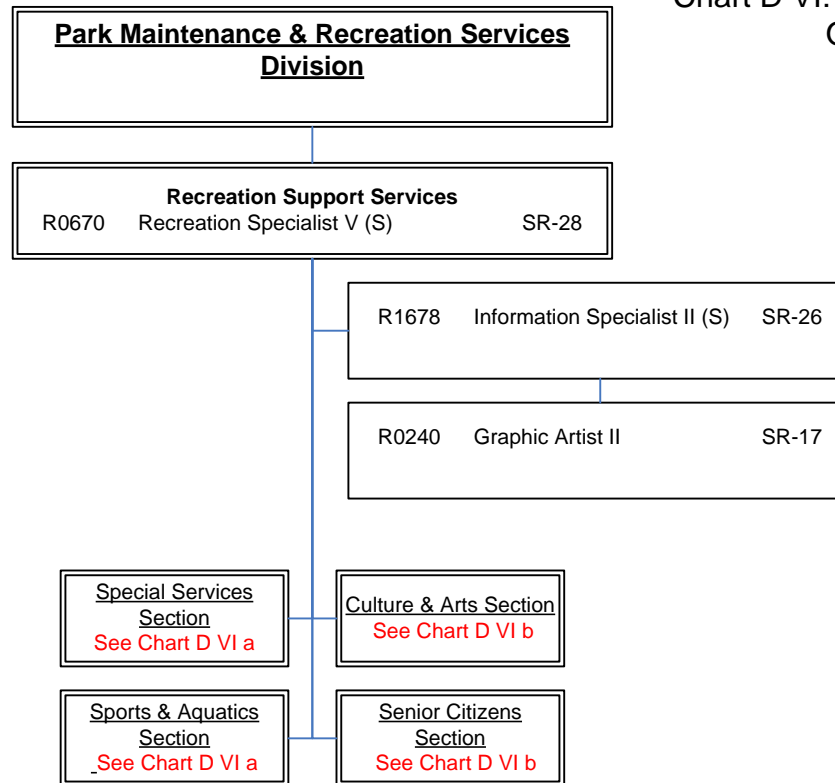

City & County of Honolulu  
Parks & Recreation Department  
Park Maintenance & Recreation Services  
Chart D V: District V  
Organization Chart

City & County of Honolulu  
Parks & Recreation Department  
Park Maintenance & Recreation Services  
Chart D VI: Recreation Support Services  
Organization Chart