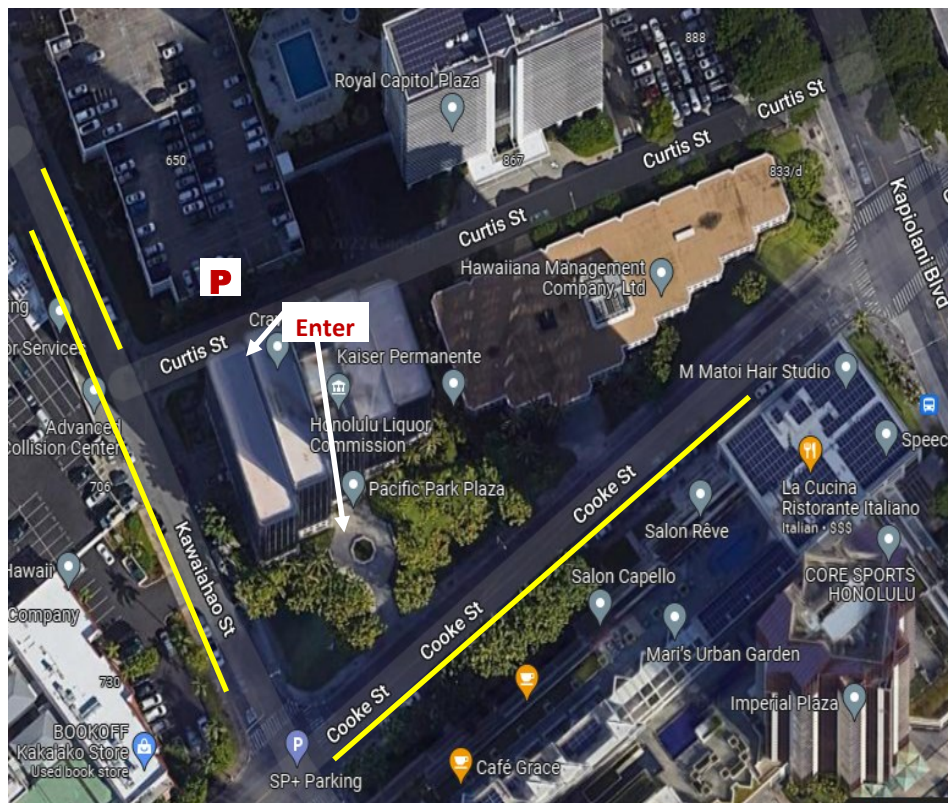

Honolulu Rate Commission

Meeting Location

711 Kapiolani Blvd, 16th Fl

(see meeting notice)

**Please call (808)768-8305
for assistance**

- Paid parking is available at the Pacific Park Place parking structure for \$6/hr.
- Metered parking is available on Cooke St. and Kawaiahao St. Please observe tow-away hours and time limits.
- Please request Handi-Van drop-off/pick-up along Curtis St.