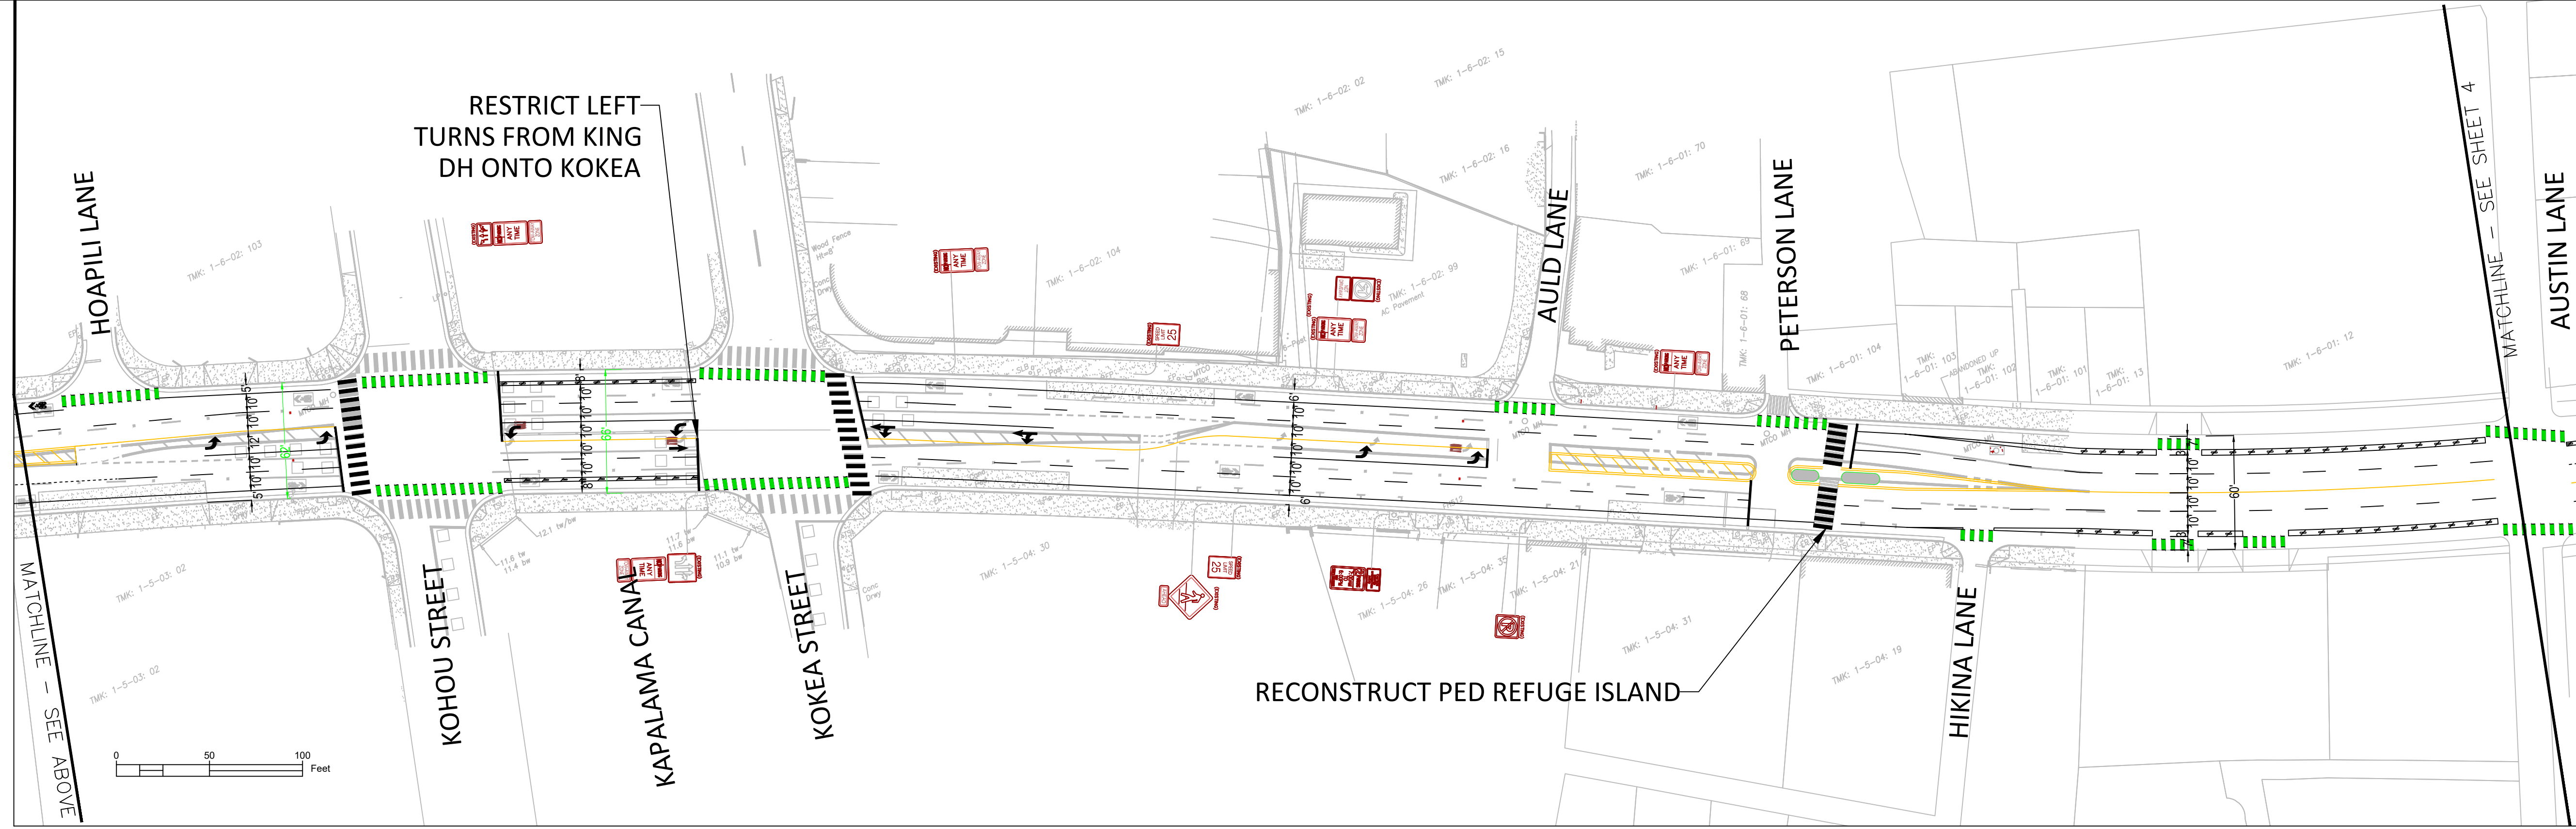

CONCEPT
NOT FOR CONSTRUCTION

HONOLULU COMPLETE STREETS
N KING ST CORRIDOR
MIDDLE ST TO HOTEL ST

Honolulu, HI
Conceptual Design Plans

sheet

DRAWN:	BSW
DESIGN:	BSW
REVIEWED:	MR
DATE:	6 October 2022
PROJECT:	N King - Proposed.dwg

CONCEPT
NOT FOR CONSTRUCTION

HONOLULU COMPLETE STREETS N KING ST CORRIDOR MIDDLE ST TO HOTEL ST

Honolulu, HI
Conceptual Design Plans

DRAWN:	BSW
DESIGN:	BSW
REVIEWED:	MR
DATE:	6 October 2022
PROJECT:	N King - Proposed.dwg