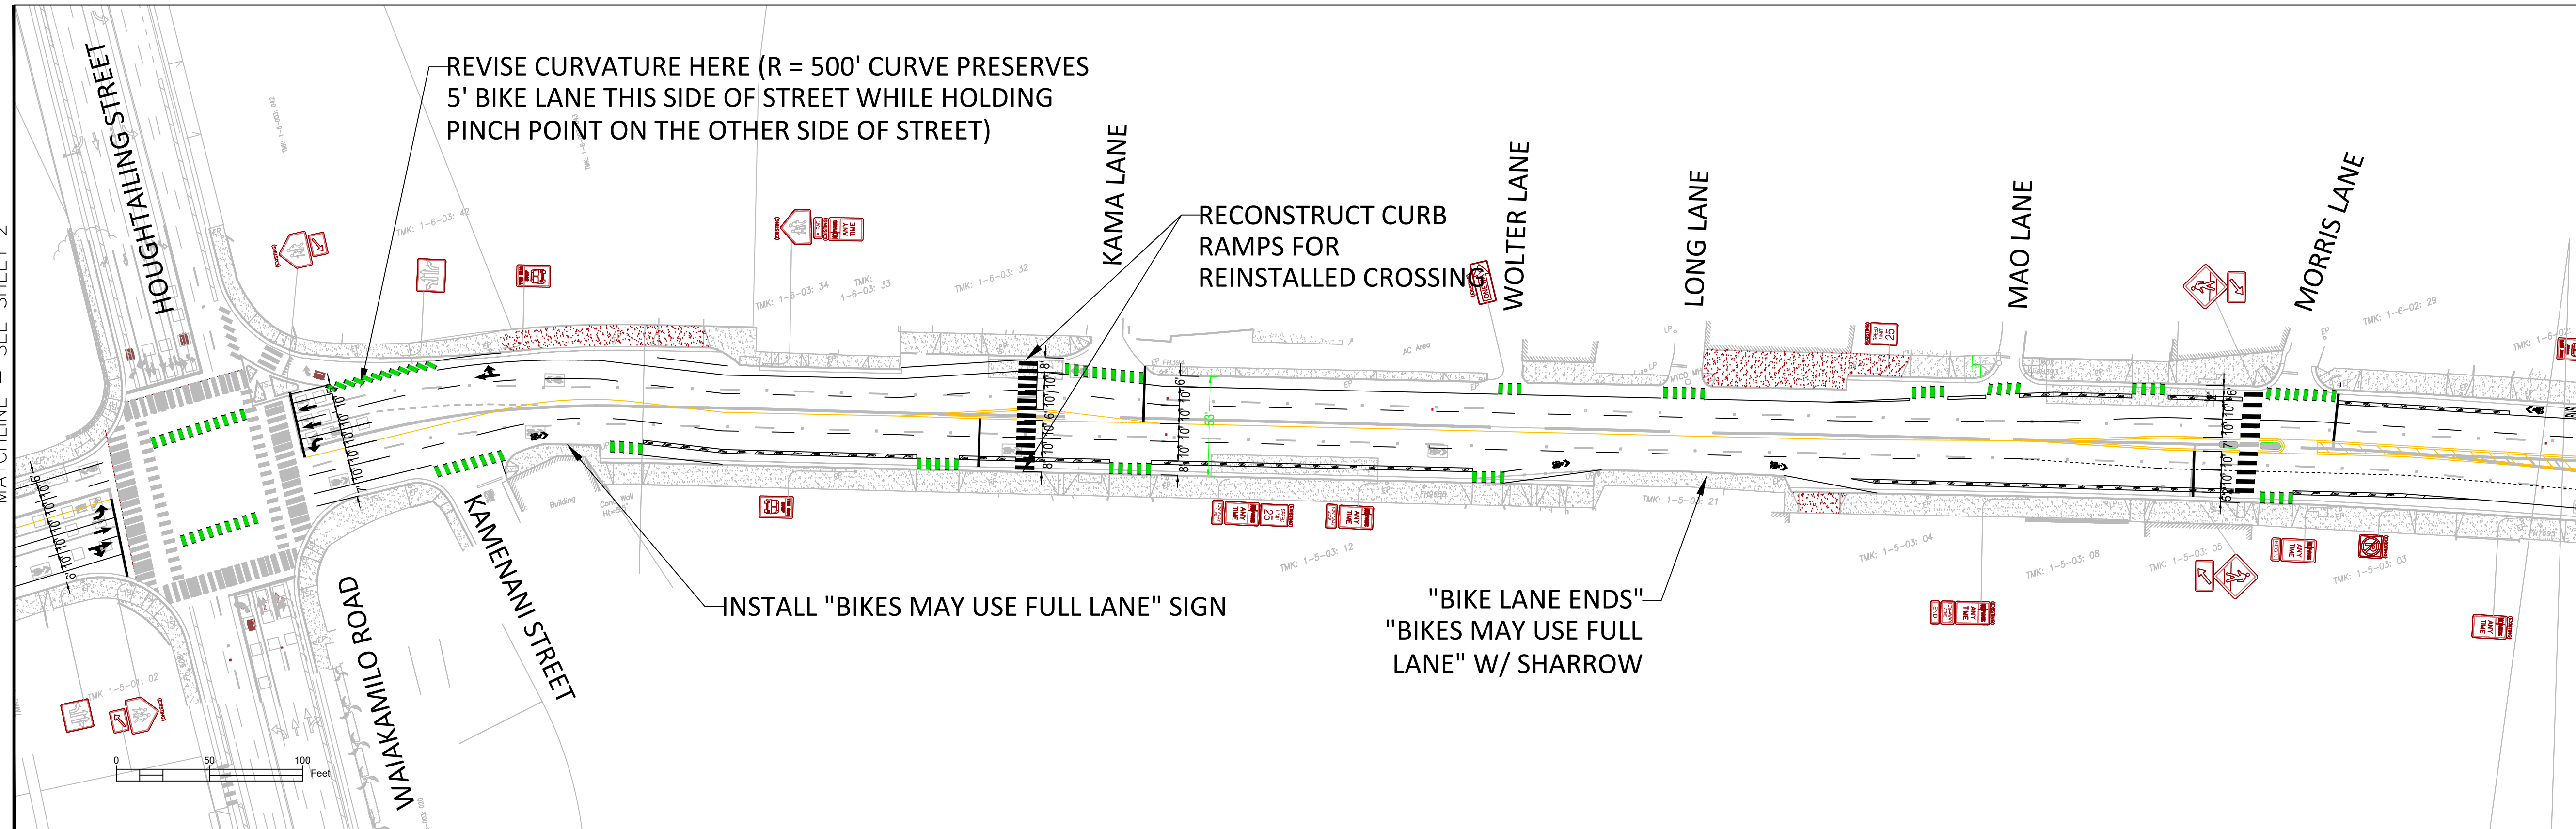

CONCEPT
NOT FOR CONSTRUCTION

HONOLULU COMPLETE STREETS
N KING ST CORRIDOR
MIDDLE ST TO HOTEL ST

Honolulu, HI
Conceptual Design Plans

sheet

DRAWN:	BSW
DESIGN:	BSW
REVIEWED:	MR
DATE:	6 October 2022
PROJECT:	N King - Proposed.dwg

CONCEPT
NOT FOR CONSTRUCTION

HONOLULU COMPLETE STREETS N KING ST CORRIDOR MIDDLE ST TO HOTEL ST

Honolulu, HI
Conceptual Design Plans

DRAWN:	BSW	DESIGN:	BSW
REVIEWED:	MR	DATE:	6 October 2022
PROJECT:	N King - Proposed.dwg		