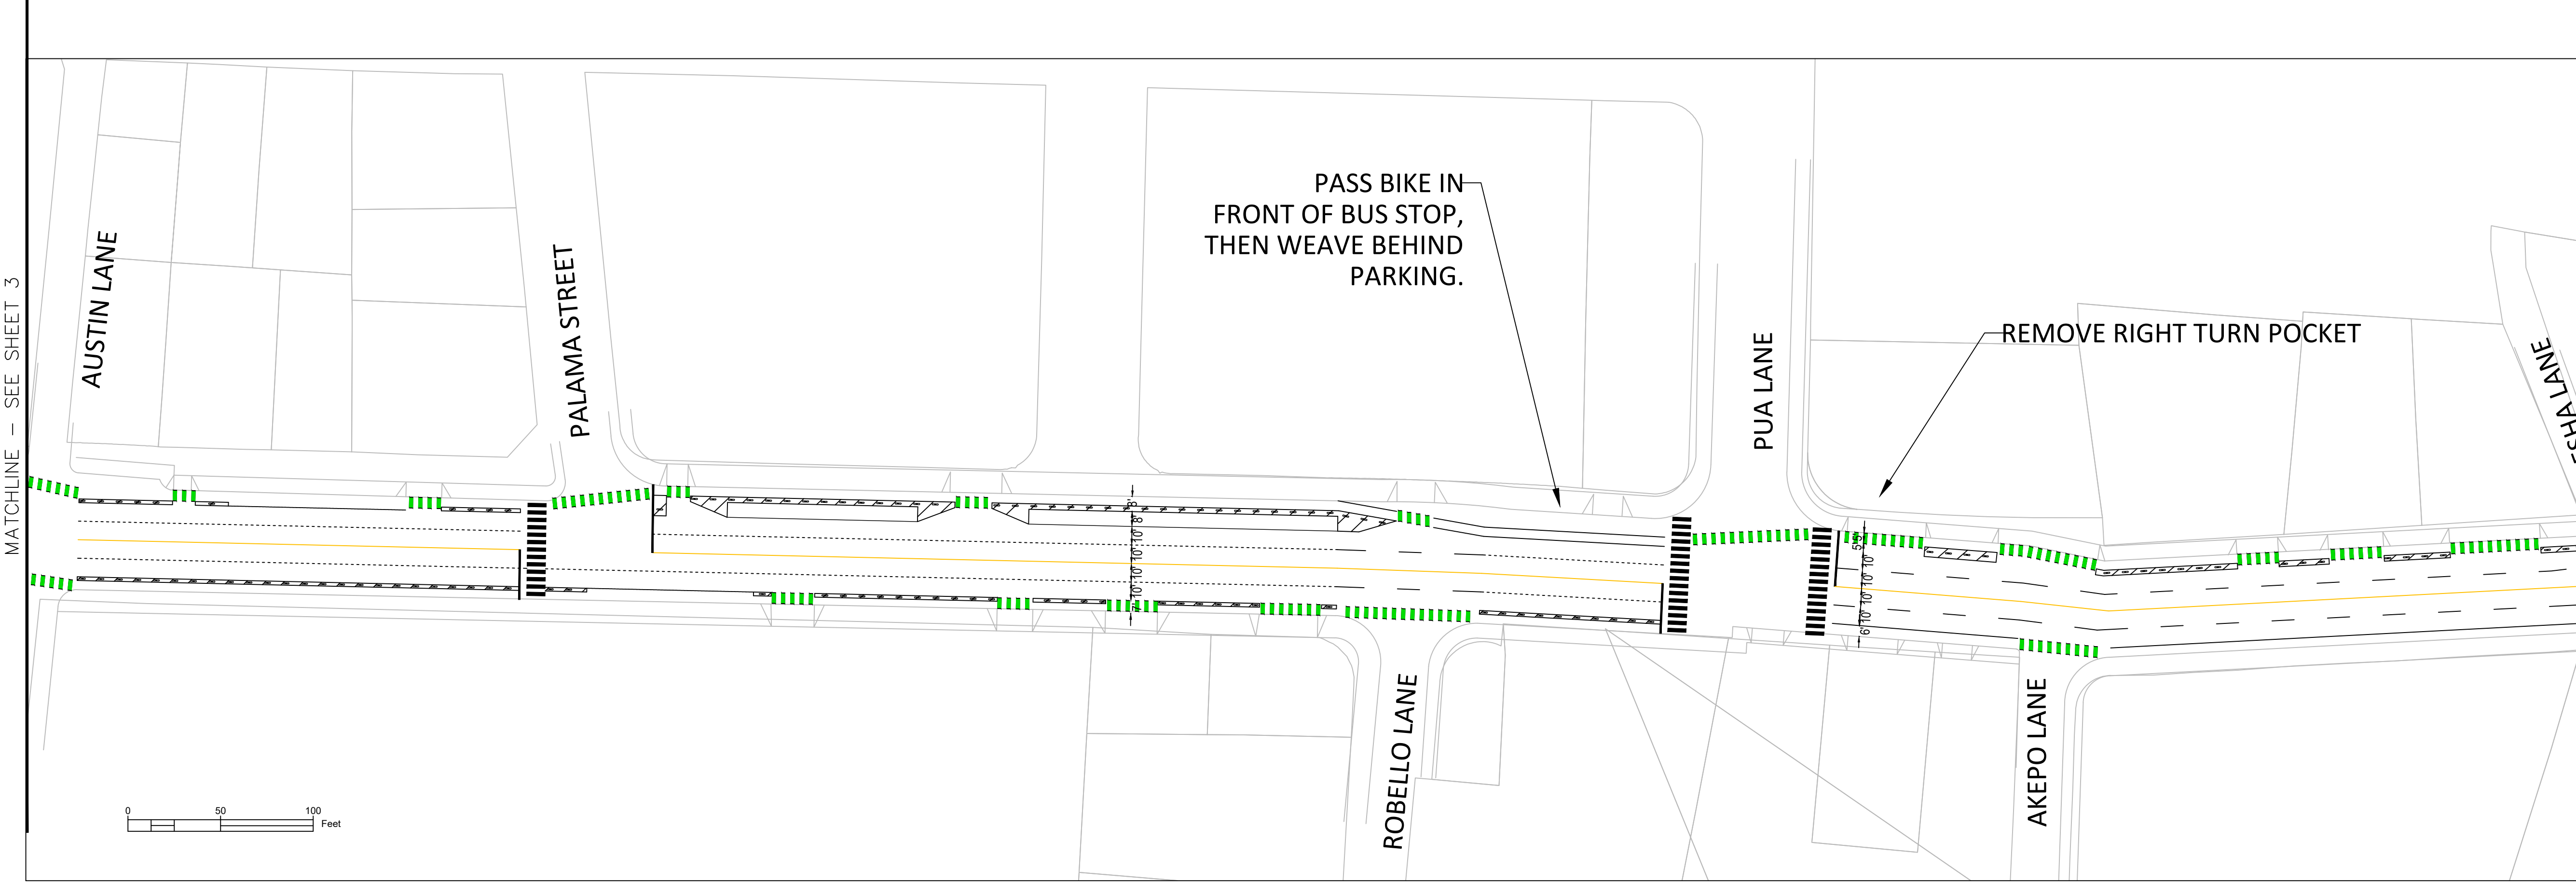

CONCEPT
NOT FOR CONSTRUCTION

HONOLULU COMPLETE STREETS N KING ST CORRIDOR MIDDLE ST TO HOTEL ST

Honolulu, HI
Conceptual Design Plans

DRAWN:	BSW	DESIGN:	BSW
REVIEWED:	MR	DATE:	6 October 2022
PROJECT:	N King - Proposed.dwg		