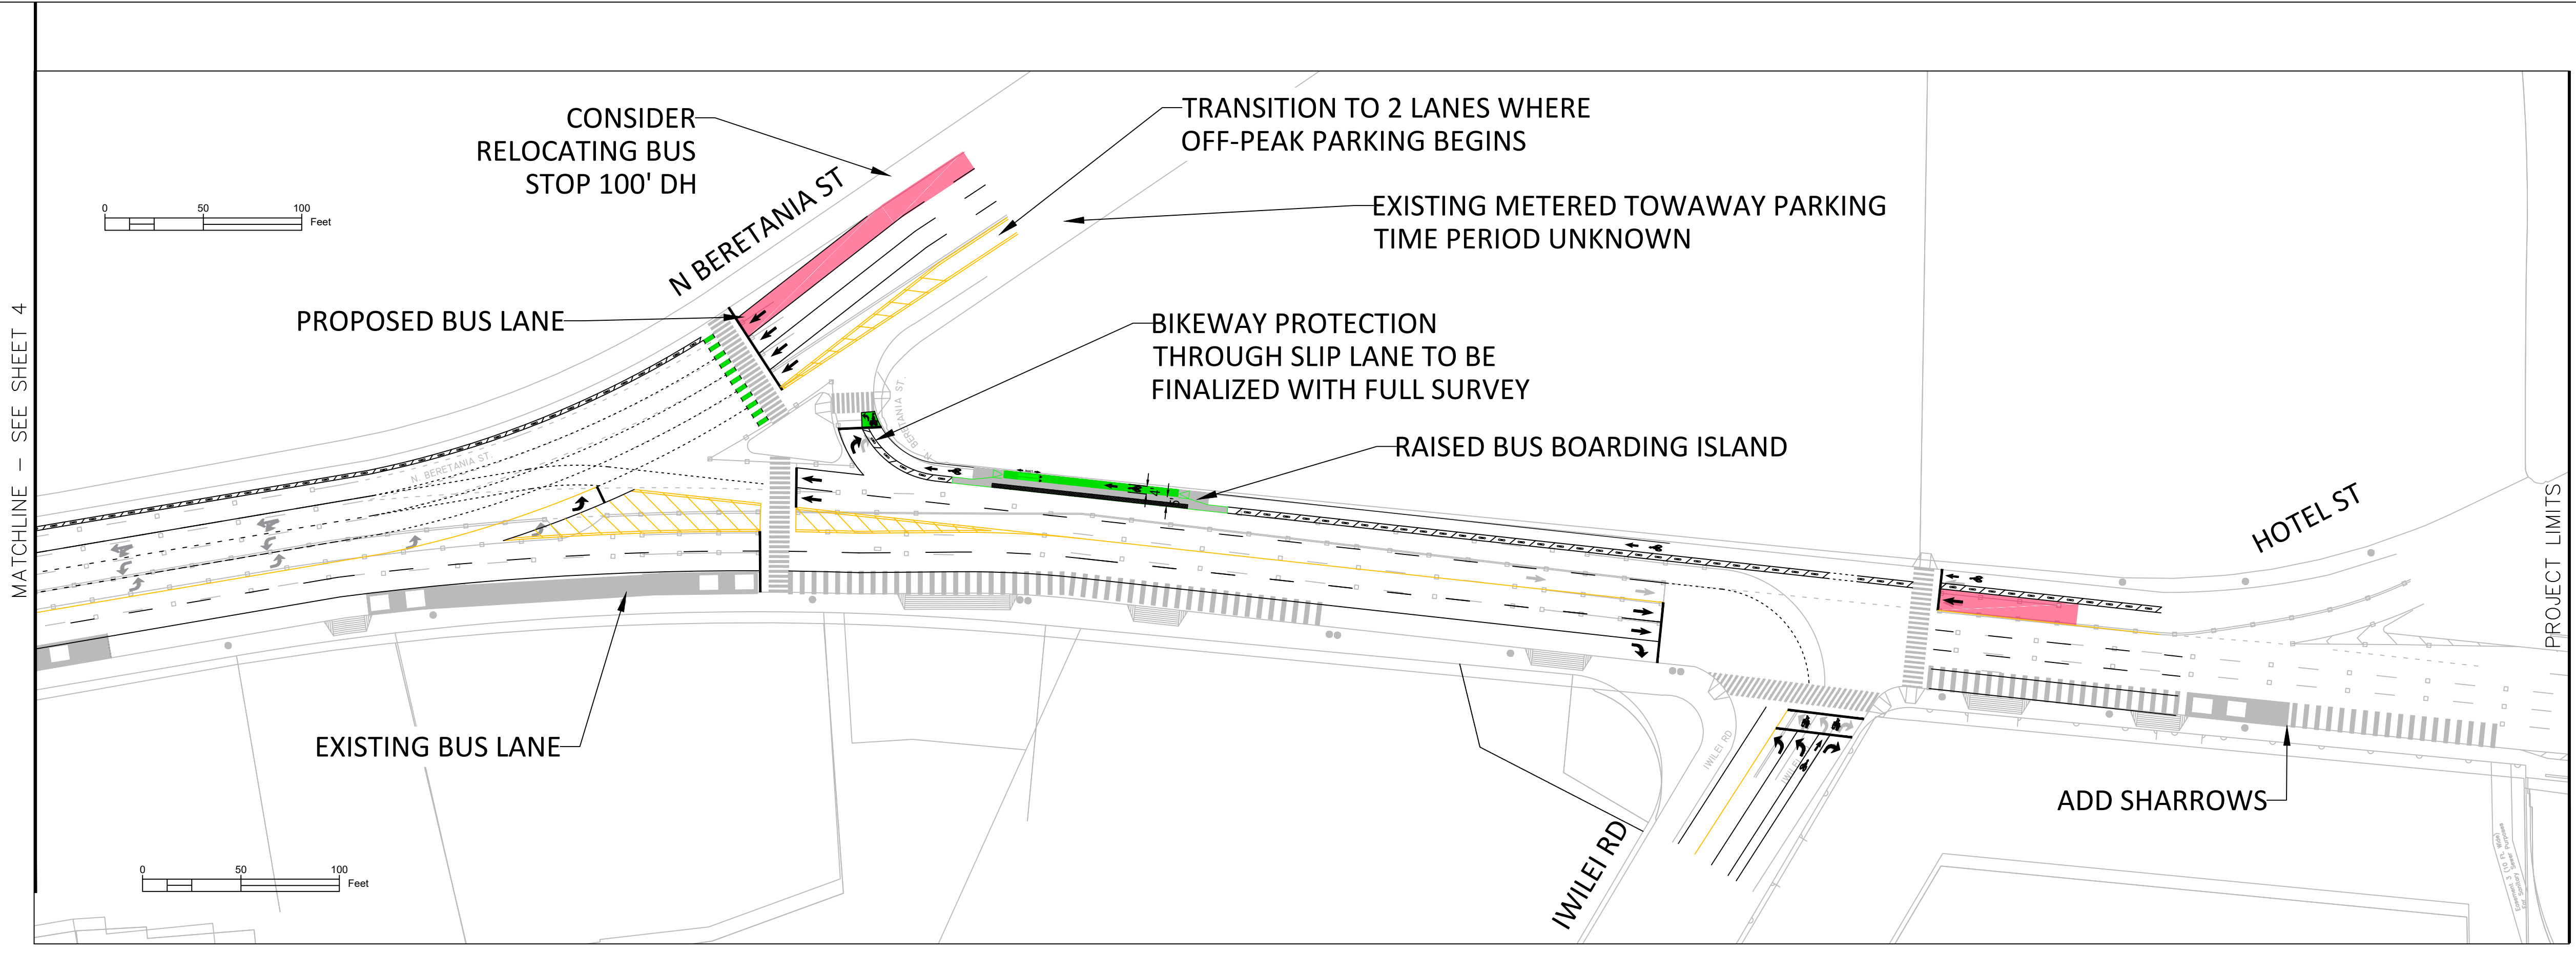

CONCEPT
NOT FOR CONSTRUCTION

HONOLULU COMPLETE STREETS
N KING ST CORRIDOR
MIDDLE ST TO HOTEL ST
Honolulu, HI
Conceptual Design Plans

DRAWN:	BSW	REVIEWED:	MR	PROJECT:	N King - Proposed.dwg
DESIGN:	BSW	DATE:	6 October 2022