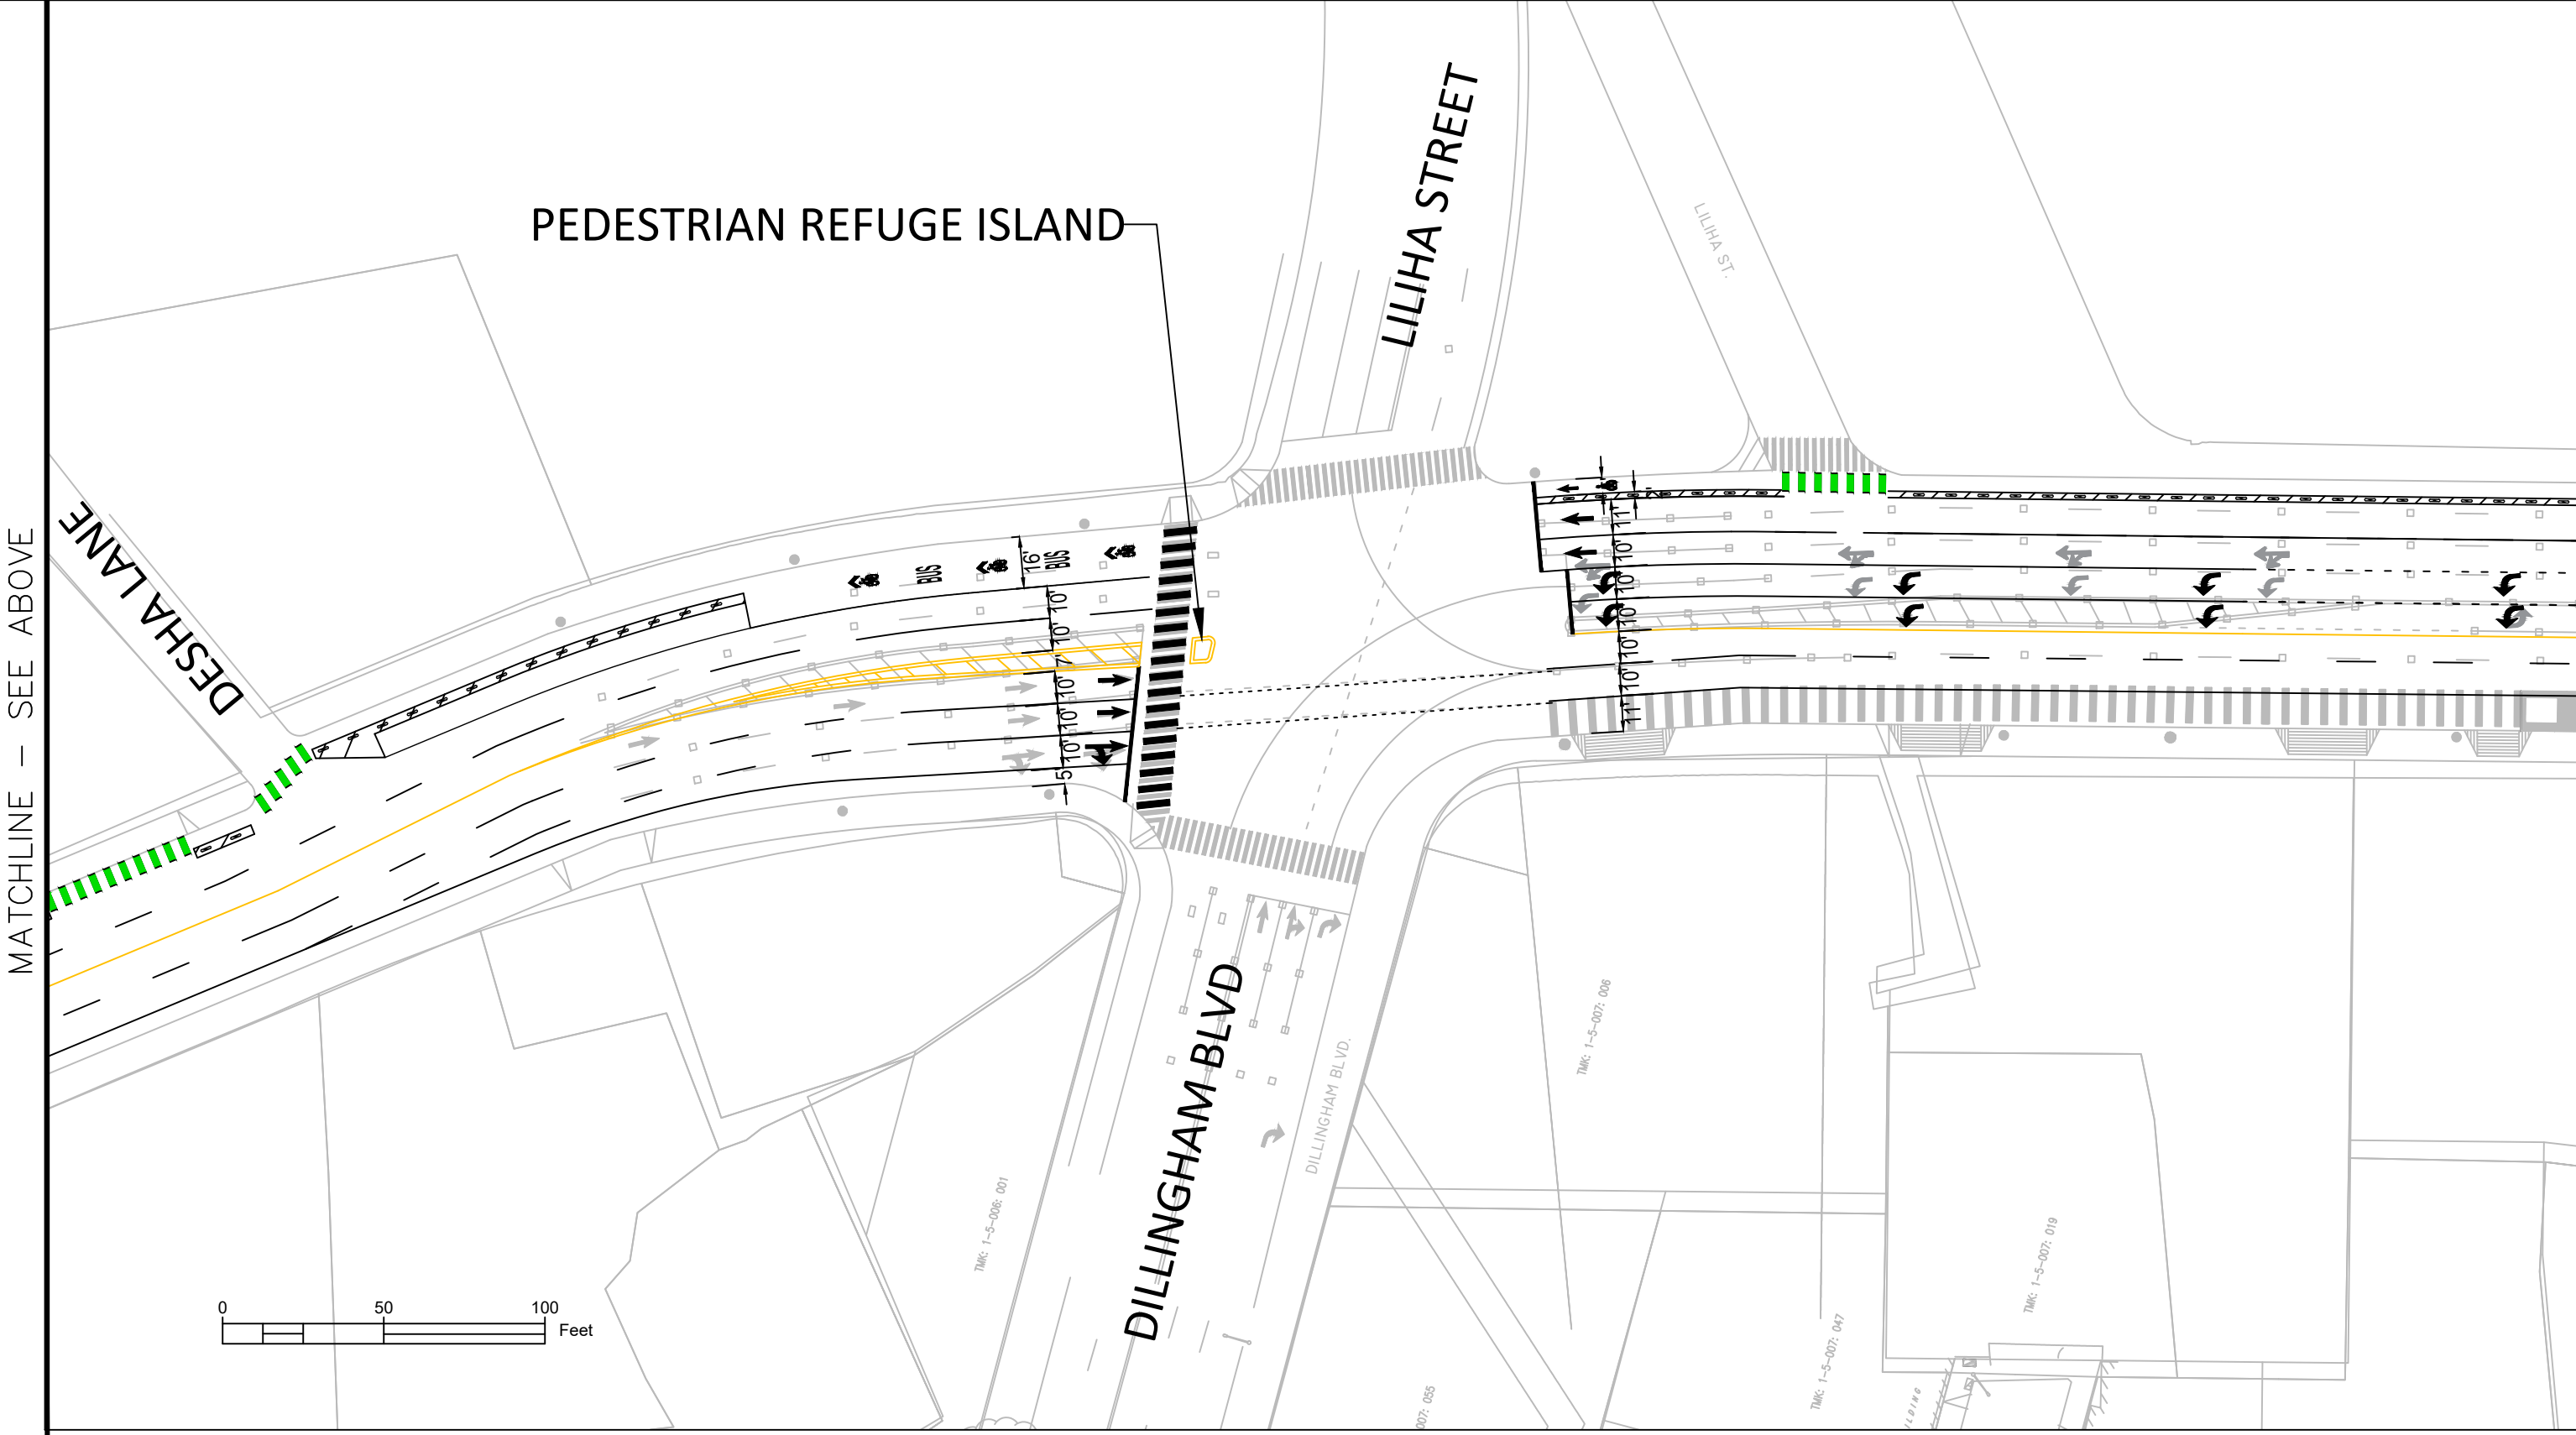

CONCEPT
NOT FOR CONSTRUCTION

HONOLULU COMPLETE STREETS
N KING ST CORRIDOR
MIDDLE ST TO HOTEL ST
Honolulu, HI
Conceptual Design Plans

DRAWN:	BSW
DESIGN:	BSW
REVIEWED:	MR
DATE:	6 October 2022
PROJECT:	N King - Proposed.dwg