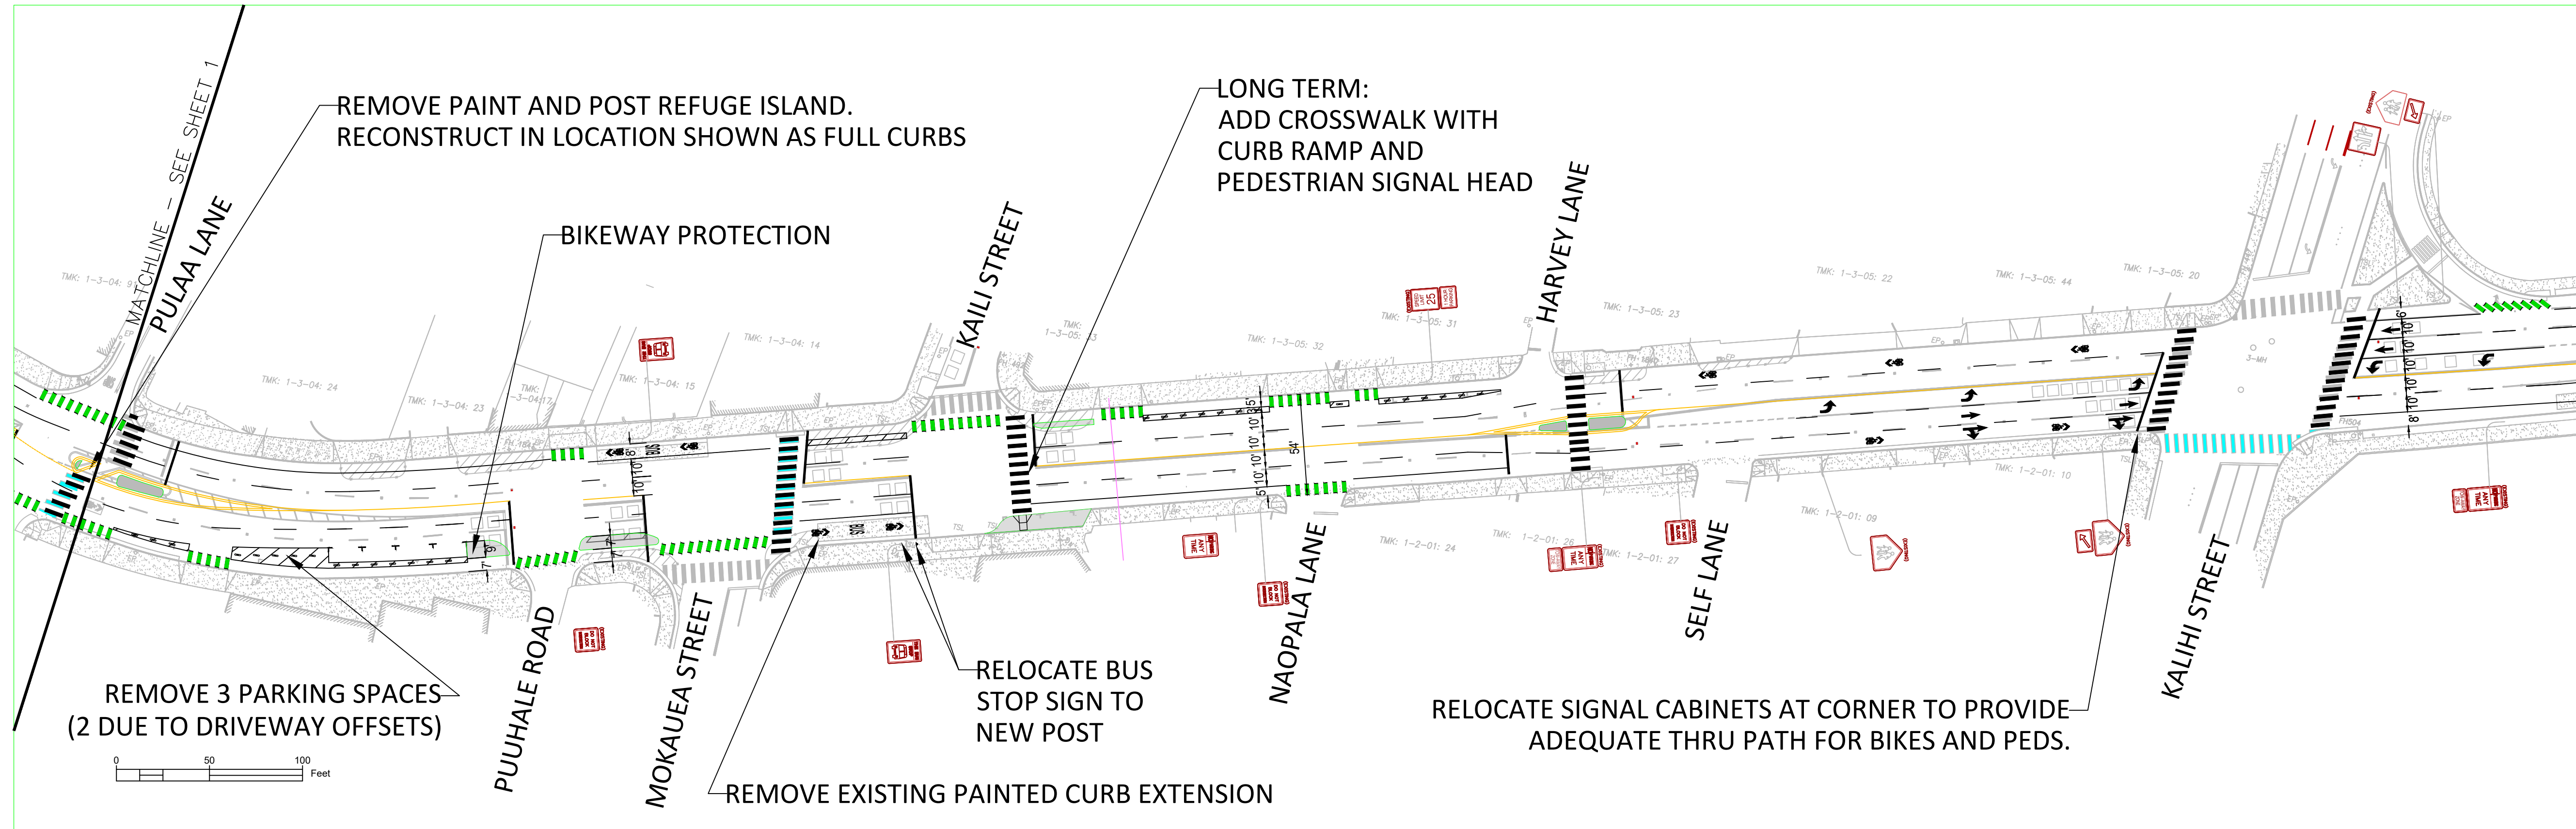

CONCEPT
NOT FOR CONSTRUCTION

HONOLULU COMPLETE STREETS
N KING ST CORRIDOR
MIDDLE ST TO HOTEL ST

Honolulu, HI
Conceptual Design Plans

sheet

DRAWN:	BSW
DESIGN:	BSW
REVIEWED:	MR
DATE:	6 October 2022
PROJECT:	N King - Proposed.dwg

CONCEPT
NOT FOR CONSTRUCTION

HONOLULU COMPLETE STREETS N KING ST CORRIDOR MIDDLE ST TO HOTEL ST

Honolulu, HI
Conceptual Design Plans

DRAWN:	BSW	DESIGN:	BSW
REVIEWED:	MR	DATE:	6 October 2022
PROJECT:	N King - Proposed.dwg		