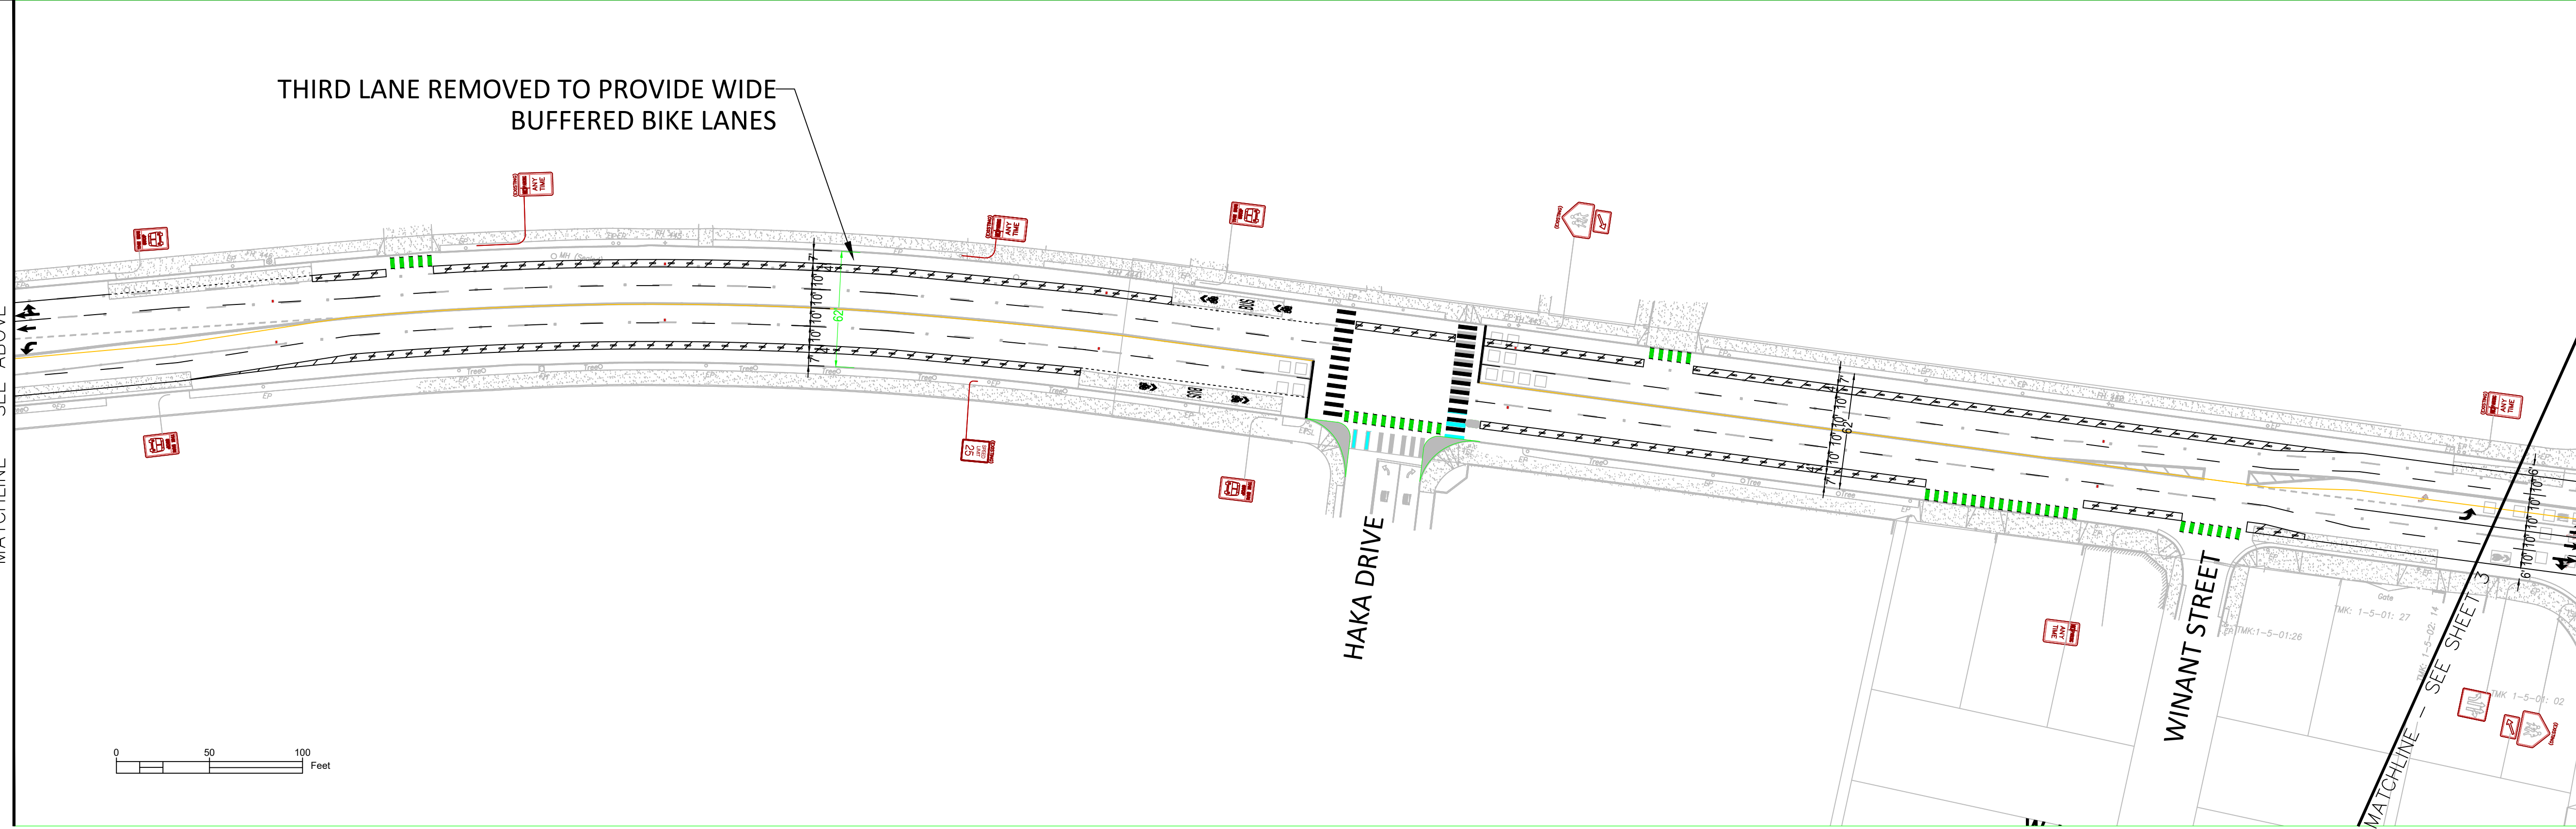

CONCEPT
NOT FOR CONSTRUCTION

HONOLULU COMPLETE STREETS
N KING ST CORRIDOR
MIDDLE ST TO HOTEL ST

Honolulu, HI
Conceptual Design Plans

sheet

DRAWN:	BSW
DESIGN:	BSW
REVIEWED:	MR
DATE:	6 October 2022
PROJECT:	N King - Proposed.dwg

CONCEPT
NOT FOR CONSTRUCTION

HONOLULU COMPLETE STREETS N KING ST CORRIDOR MIDDLE ST TO HOTEL ST

Honolulu, HI
Conceptual Design Plans

DRAWN:	BSW
DESIGN:	BSW
REVIEWED:	MR
DATE:	6 October 2022
PROJECT:	N King - Proposed.dwg